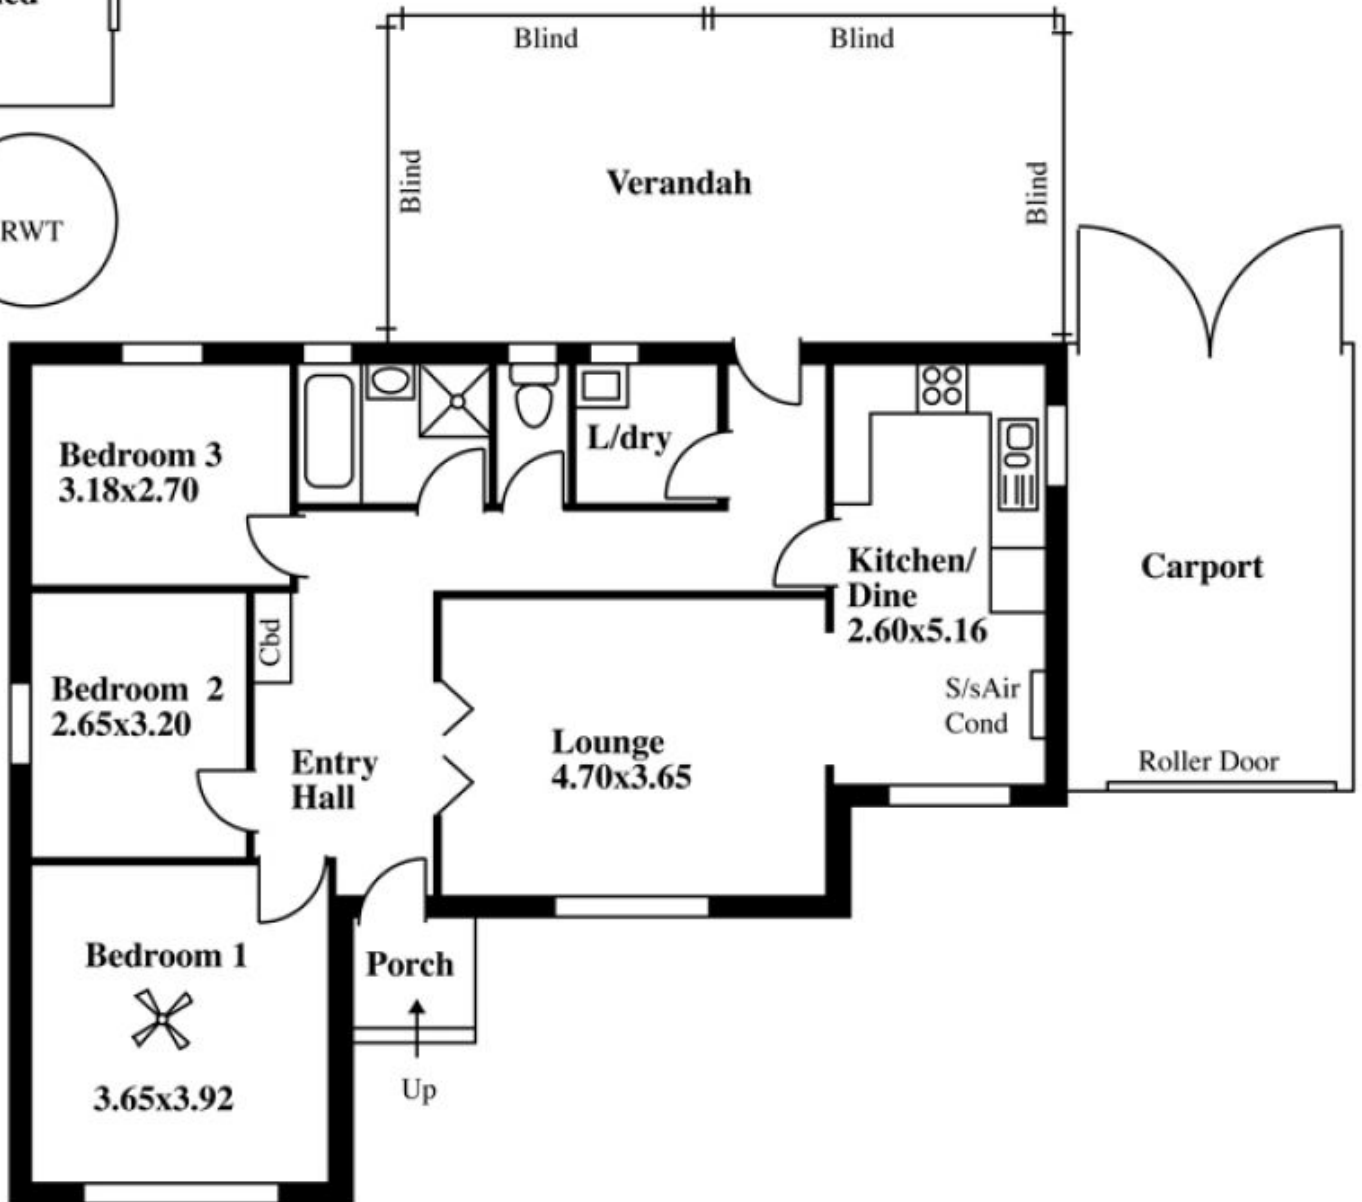

The outdoor pergola area has a fabulous view of the beautifully kept garden, complete with fruit trees and a

[For full version visit the website](https://www.magain.com.au)

Type : House
Building Size : 11 sqm
View : <https://www.magain.com.au/property/104-wheatsheaf-road-morphett-vale-sa/8431236>

Desk Top Image - (L0913-13)

ESTIMATE OF LIVING AREA
101.48 Square Metres/ 10.90 Squares