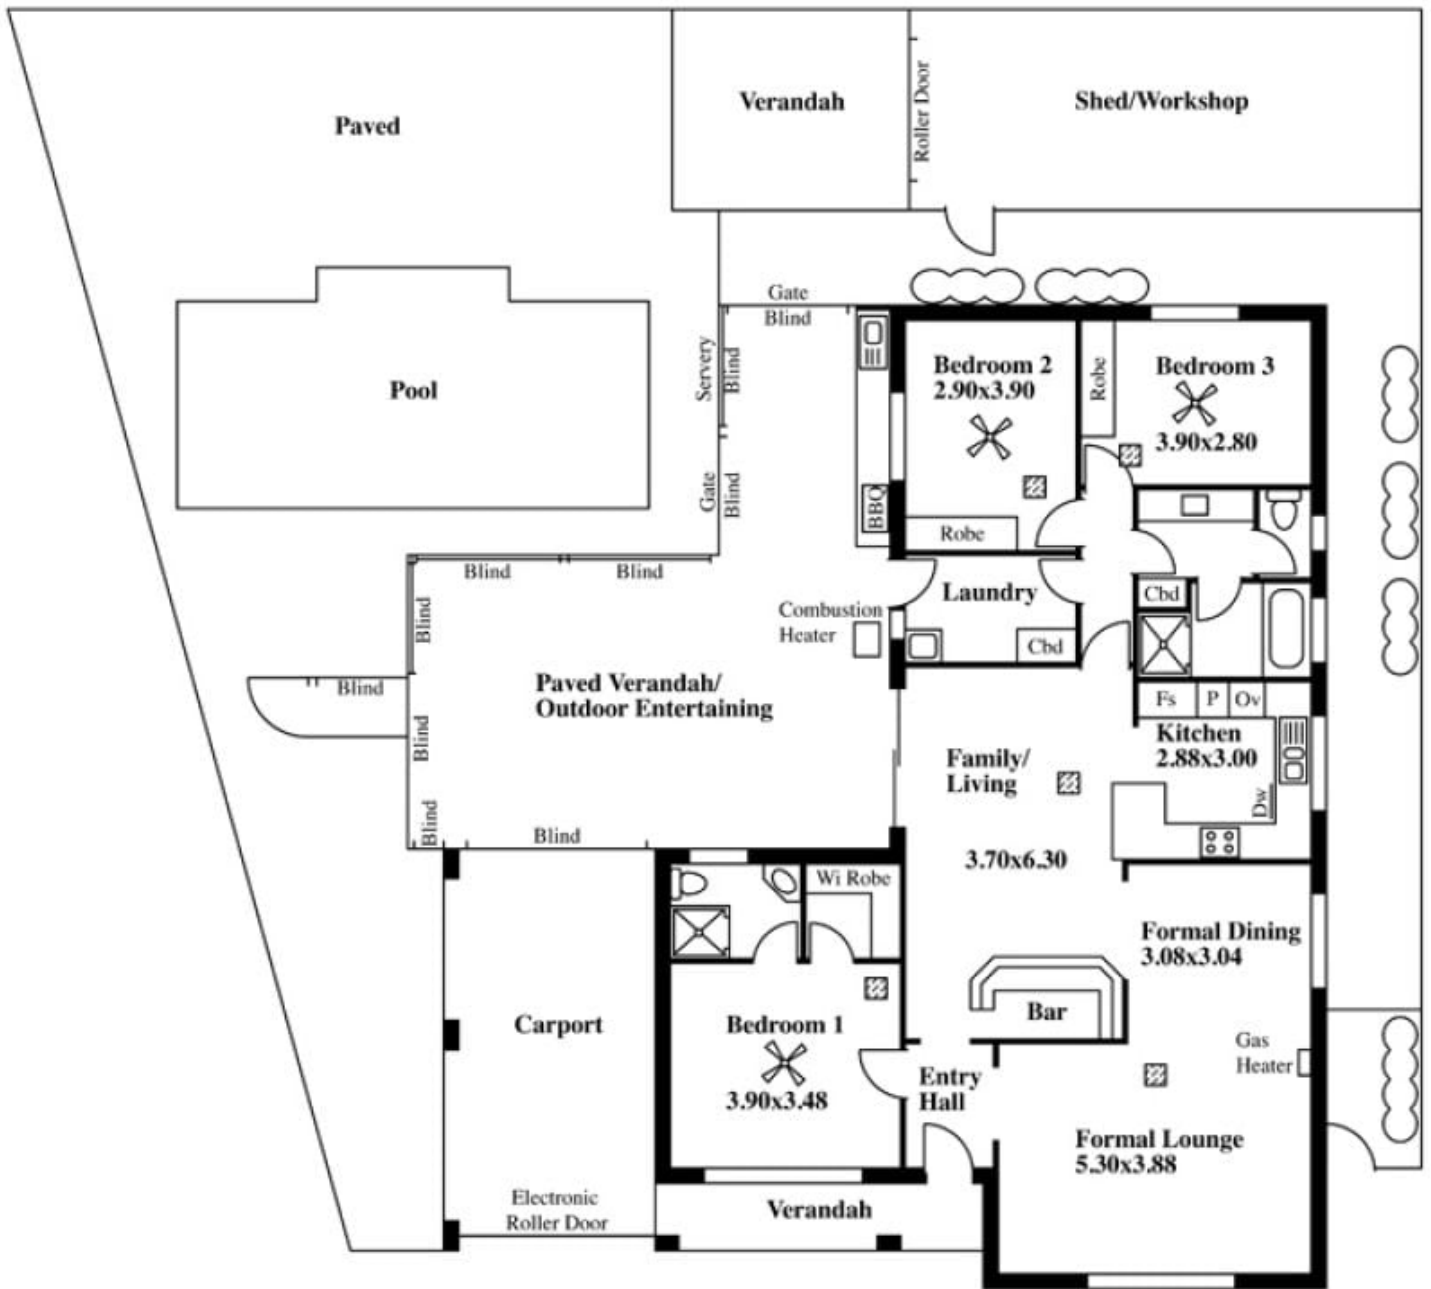

MAGAIN

7 Harding Court MORPHETT VALE SA

3  2  2 

Call Danielle Comer for viewing times.

A stunningly renovated home done with such style and class. It will be sure to make a few of your friend envious. In a popular pocket of Morphett Vale and just minutes to Woodcroft College and the newly renovated Woodcroft Shopping Centre, this spacious home is perfect for your family.

Offering three great size bedrooms, master with walk in robe and ensuite, bedroom two and three with built on robes, spacious, practical living areas including a formal lounge and dining, sensational kitchen with dishwasher, overlooking the lovely open plan family living area with built in bar.

[For full version visit the website](https://www.magain.com.au)

Type : House
Building Size : 16 sqm
View : <https://www.magain.com.au/property/7-harding-court-morphett-vale-sa/8431238>

Danielle Comer
08 8322 6111