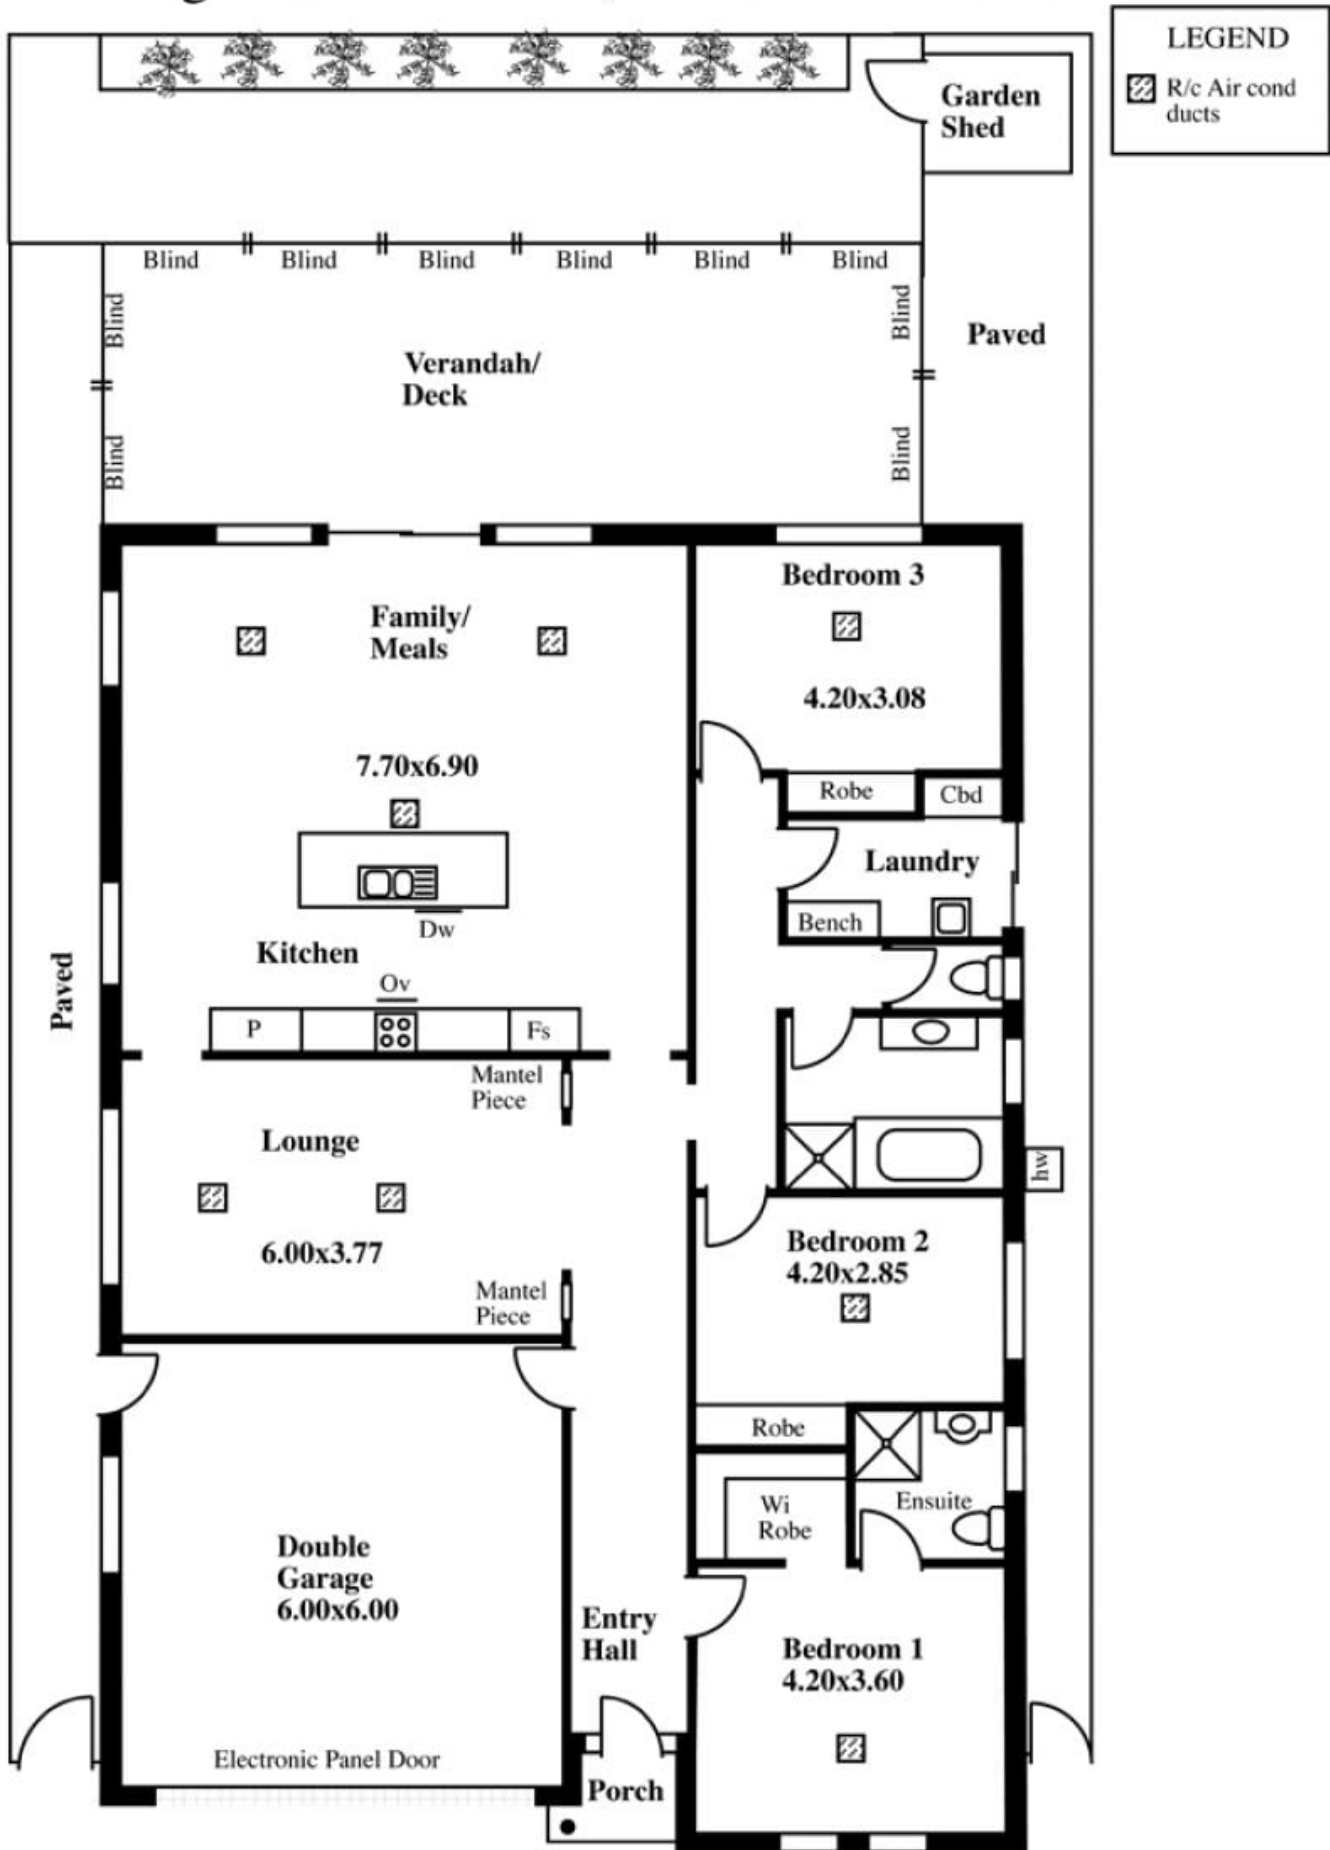

The home has 3 good size bedrooms and the main features an ensuite. There are quality tiles and carpet flowing throughout the home and the modern kitchen is just delightful.

You will enjoying preparing every meal in the spectacular kitchen that overlooks the spacious living area, giving you the open plan feel in the home ensuring you do not miss out on a thing!

[For full version visit the website](https://www.magain.com.au/property/50-lighthouse-terrace-seaford-meadows-sa/8431257)

Type : House

View : <https://www.magain.com.au/property/50-lighthouse-terrace-seaford-meadows-sa/8431257>

Travis Denham
08 8398 1494

50 Lighthouse Terrace, Seaford Meadows

This drawing is for illustration purposes only
 (Drawing is not to scale)
 The drawing and the information contained is not intended to be part of any contract. All measurements are approximate and details intended to be relied upon should be independently verified.

ESTIMATE OF AREA
 216.75 Square metres/ 23.30 Squares
 (Including Garage)

Desk Top Image - (Y1113-48)