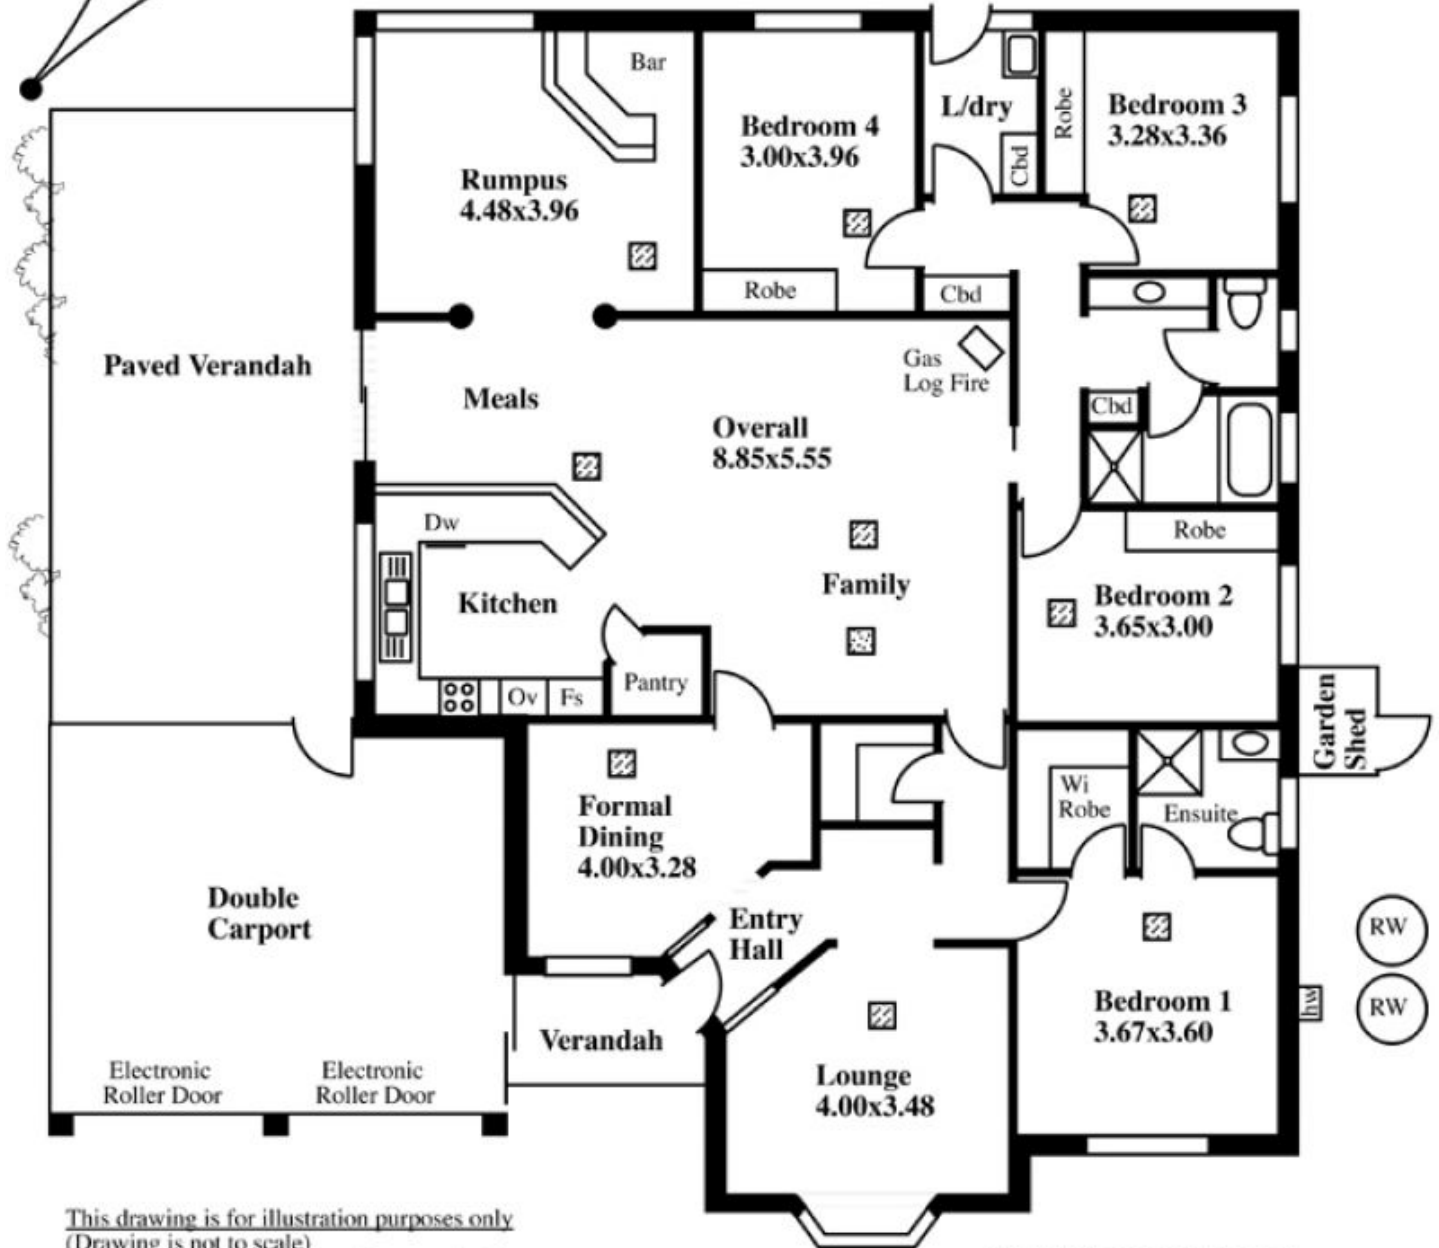

[For full version visit the website](#)

**Type** : House  
**Building Size** : 22 sqm  
**View** : <https://www.magain.com.au/property/22-alfonso-drive-hallett-cove-sa/8431300>

# 22 Alfonso Drive, Hallett Cove

**Garden Shed**  
3.0x3.0

**LEGEND**  
 Sky light  
 Air cond ducts

This drawing is for illustration purposes only  
 (Drawing is not to scale)  
 The drawing and the information contained is not intended to be part of any contract. All measurements are approximate and details intended to be relied upon should be independently verified.

**ESTIMATE OF LIVING AREA**  
 191.18 Square metres/ 20.55 Squares  
 Desk Top Image - (Y1113-65)