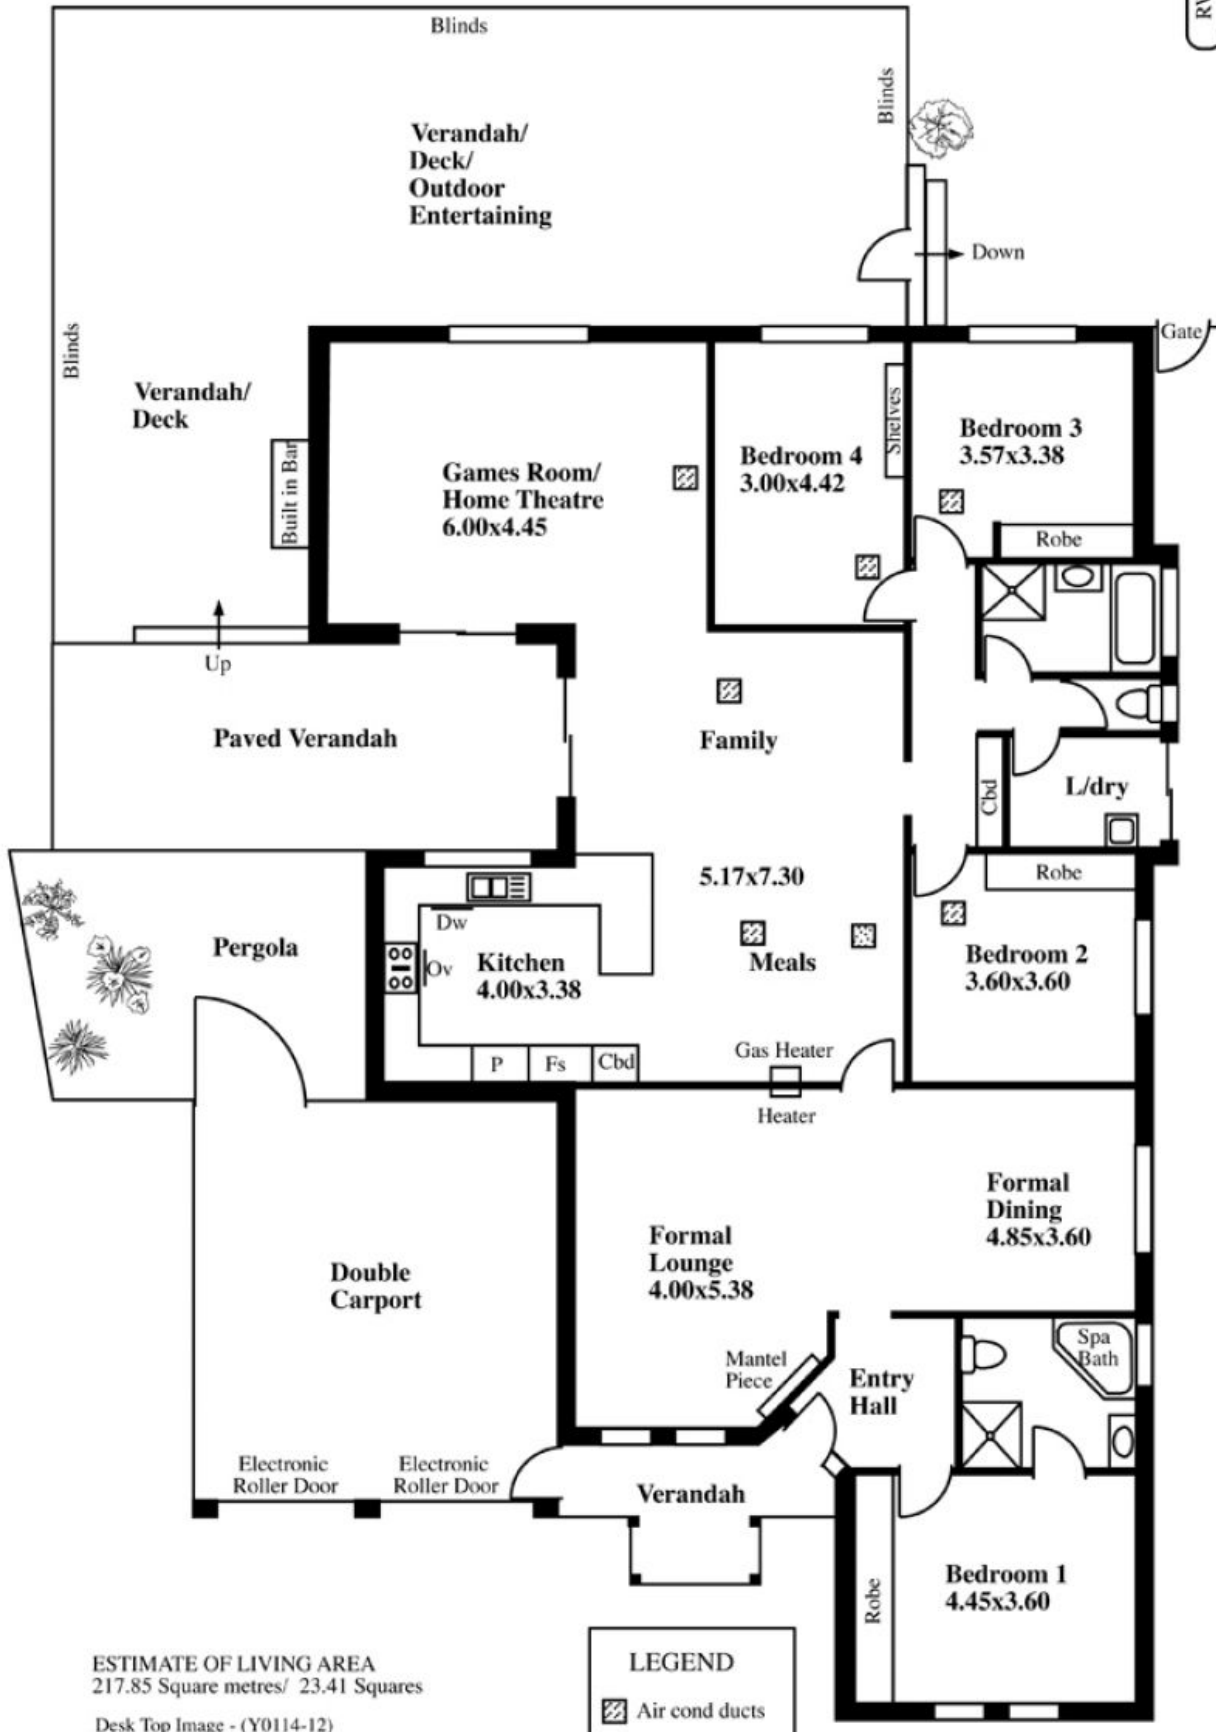

## 8 Shire Court WOODCROFT SA

4 2 2

Located in the Premier estate in Woodcroft is this stunningly presented, spacious family residence that will definitely impress.

The home itself is not only expansive, but perfect for entertaining both inside & out. All four bedrooms are massive and will comfortably accommodate queen size beds and all other possibilities. The master suite is located at the front of the home and includes a walk in robe and an ensuite complete with corner spa bath

As you enter this spectacular home you will be blown away by the opulence of the formal lounge & dining complete with decorative cornices and ceiling roses. The formal section of the home is tastefully presented in a traditional

[For full version visit the website](#)

**Type** : House  
**Building Size** : 26 sqm  
**Land Size** : 949 sqm  
**View** : <https://www.magain.com.au/property/8-shire-court-woodcroft-sa/8431302>

**Travis Denham**  
**08 8398 1494**

RWT

ESTIMATE OF LIVING AREA  
217.85 Square metres/ 23.41 Squares

Desk Top Image - (Y0114-12)