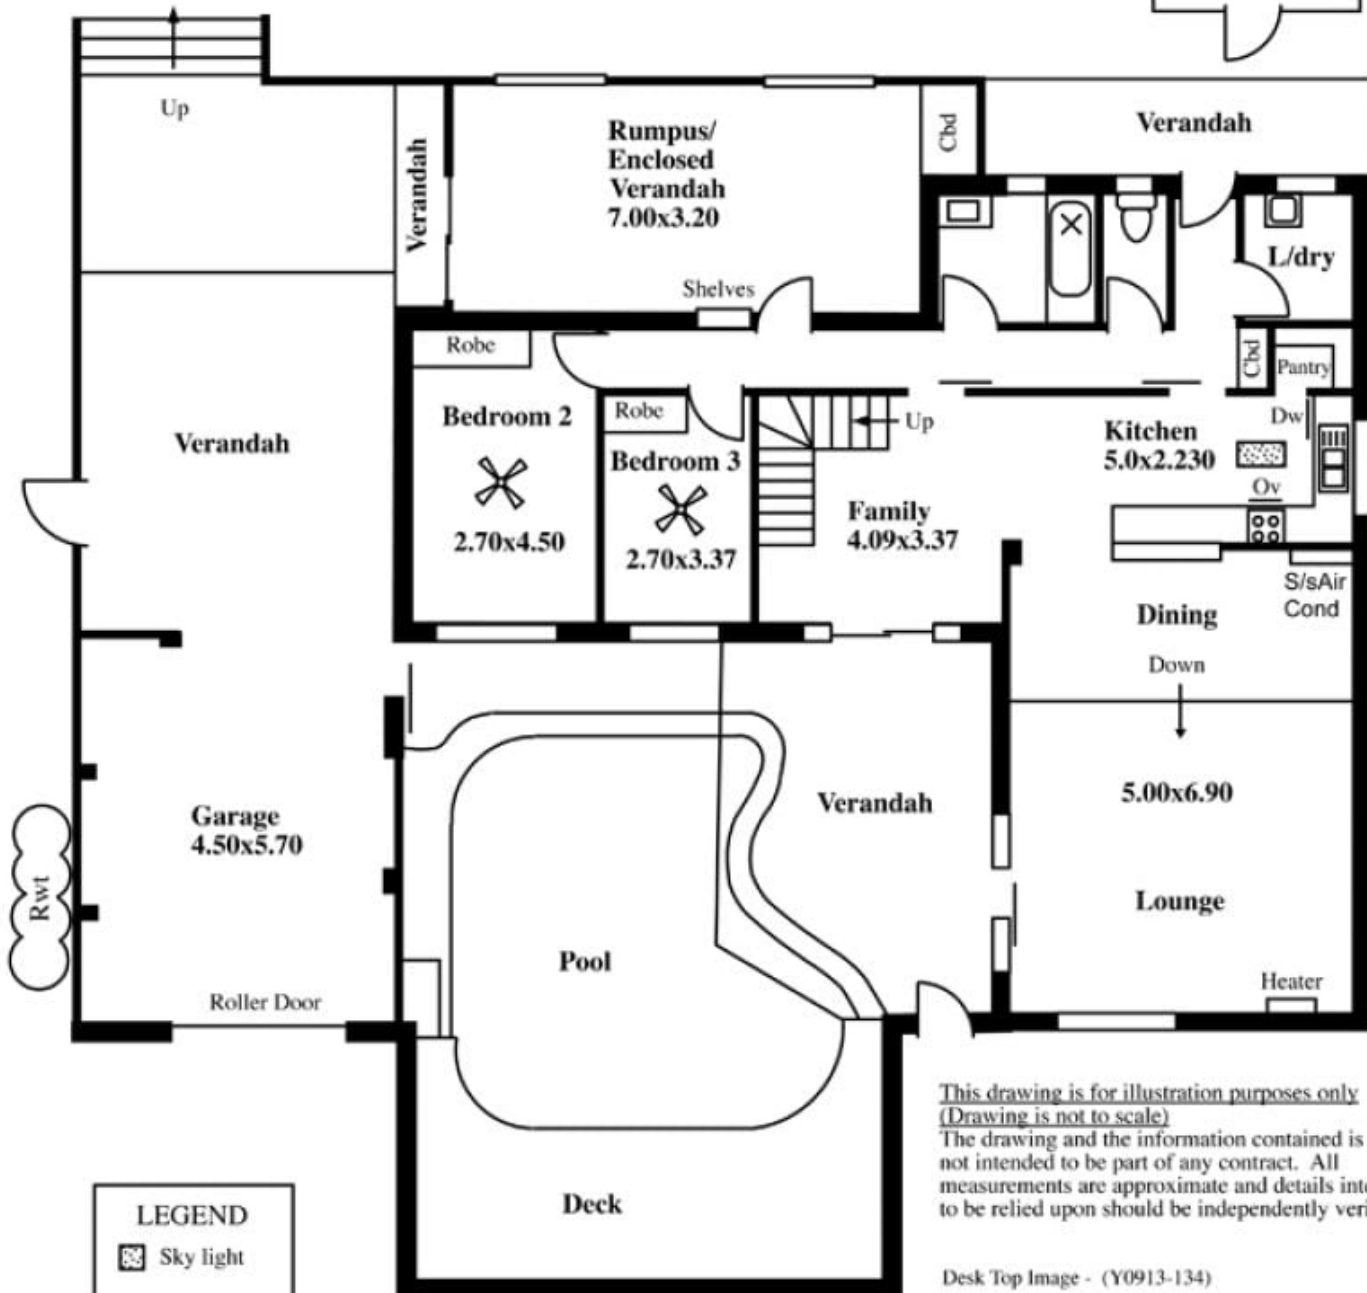

As you stand in the kitchen and overlook the split level

[For full version visit the website](https://www.magain.com.au/property/16-madeline-crescent-hallett-cove-sa/8431321)

Type : House
Building Size : 18 sqm
Land Size : 700 sqm
View : <https://www.magain.com.au/property/16-madeline-crescent-hallett-cove-sa/8431321>

Travis Denham
08 8398 1494

16 Madeline Crescent, Hallett Cove

UPSTAIRS

ESTIMATE OF AREA

HOUSE

GROUND FLOOR 141.45 Square metres/ 15.20 Squares

UPSTAIRS 41.38 Square metres/ 4.44 Squares

TOTAL 182.83 Square metres/ 19.64 Squares

GROUND FLOOR

LEGEND
 Sky light

This drawing is for illustration purposes only
 (Drawing is not to scale)
 The drawing and the information contained is not intended to be part of any contract. All measurements are approximate and details intended to be relied upon should be independently verified.

Desk Top Image - (Y0913-134)