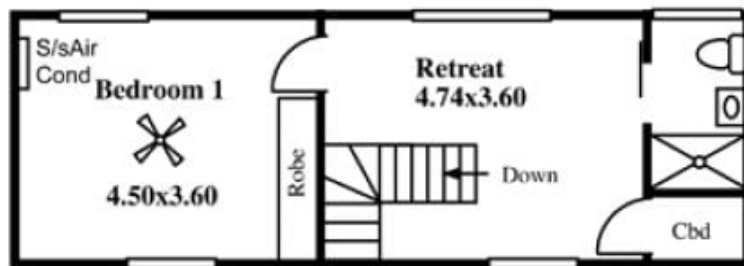

As you stand in the kitchen and overlook the split level

[For full version visit the website](https://www.magain.com.au/property/16-madeline-crescent-hallett-cove-sa/8431321)

Type : House
Building Size : 18 sqm
Land Size : 700 sqm
View : <https://www.magain.com.au/property/16-madeline-crescent-hallett-cove-sa/8431321>

Travis Denham
08 8398 1494

16 Madeline Crescent, Hallett Cove

UPSTAIRS

ESTIMATE OF AREA

HOUSE

GROUND FLOOR 141.45 Square metres/ 15.20 Squares

UPSTAIRS 41.38 Square metres/ 4.44 Squares

TOTAL 182.83 Square metres/ 19.64 Squares