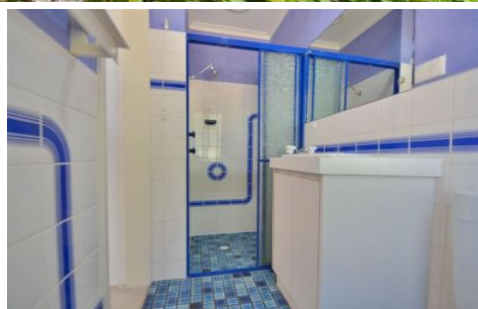

MAGAIN

5 Daina Court COROMANDEL VALLEY SA

2 2 2

This lovely well presented home, is set in a picturesque cul-de-sac offering gorgeous leafy greenery and peace and quite.

This solid brick home is North facing and situated on a large block. With 2 bedrooms and 2 good sized bathrooms, this home could literally be utilised as two independent living spaces if desired.

The kitchen has plenty of storage and a dishwasher, and is adjacent to the dining room. There is a cleverly concealed laundry, quality slate floors flowing through the spacious living areas, and plenty of room for entertaining or purely enjoying the serenity.