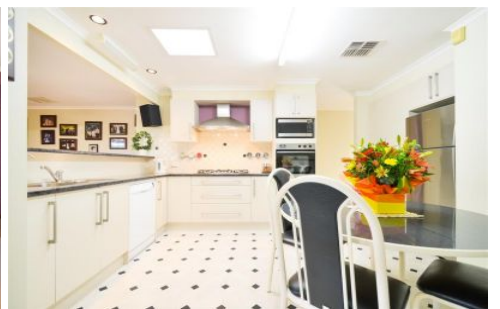

MAGAIN

6 Apollo Drive HALLETT COVE SA

3  1  2 

Contact Danielle Comer for viewing times.

This large family home is well equipped with excellent features and lots of space.

Offering three bedrooms all with built in robes. Two well sized living areas including a spacious lounge and dining positioned at the front of the home. Loads of storage space is available in the laundry and linen press.

A lovely updated kitchen with stainless steel appliances, new dishwasher and abundance of cupboards. With ducted reverse cycle air-conditioning throughout the home plus another gas heating unit, you will have comfort all year round.