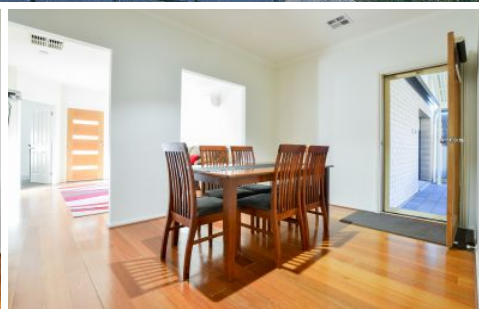

MAGAIN

3 Islington Drive SHEIDOW PARK SA

3 2 2

Please contact Yani MacDonald for viewing times.

Whether you are just starting up or slowing down this fantastic three-bedroom home is sure to tick all the boxes. This home offers an appealing floorplan with the master bedroom complete with spacious walk in robe and ensuite, bedrooms two and three are all well sized with handy built in robes.

The roomy lounge room upon entry is the perfect place to unwind at the end of a long day and the master chef of your family will be impressed with the open kitchen with dishwasher and lots of cupboard and large bench space, this overlooks the homes second living area and has access to the central dining.

Outdoors is a masterpiece, boasting a large pitched roof entertaining area, elevated established garden and lawns

[For full version visit the website](https://www.magain.com.au/property/3-islington-drive-sheidow-park-sa/8431402)