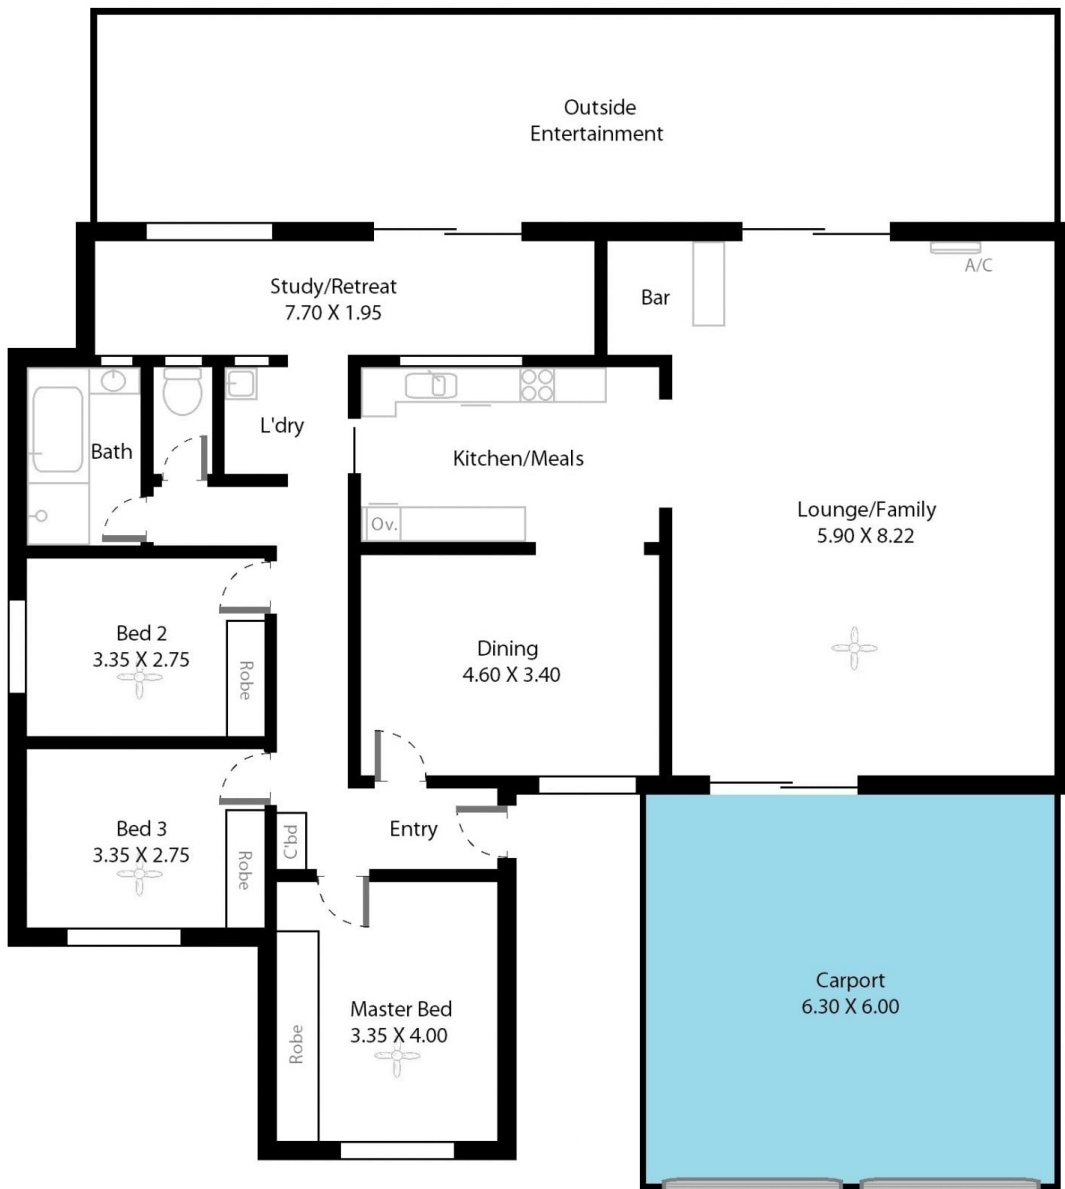

Offering three great size bedrooms all of which are well sized with built in robes and ceiling fans. The spacious, practical living and dining area with a wonderfully upgraded kitchen and bathroom which will leave you impressed.

A fabulous extra aspect is the huge family living area with built in bar, making it the perfect place for the family to spread out. Along with a separate sunroom which overlooks the rear yard.

[For full version visit the website](https://www.magain.com.au/property/1-emerald-road-morphett-vale-sa/8431507)

**Type** : House  
**Building Size** : 15 sqm  
**Land Size** : 707 sqm  
**View** : <https://www.magain.com.au/property/1-emerald-road-morphett-vale-sa/8431507>

**Danielle Comer**  
08 8322 6111

1 Emerald Road Morphett Vale, South Australia.