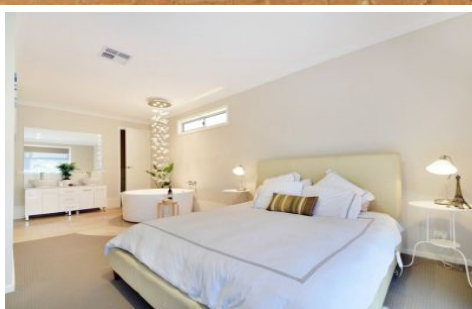

MAGAIN

40 Platform Avenue SHEIDOW PARK SA

4 🛏 2 🚿 2 🚗

Please contact Danielle Comer for viewing times.

Want it all? ? This is just what you have been looking for!

This immaculately presented home is located in the ever sought after 'Southbank Estate'. Enjoy the convenience of being close to public transport, schools, parks, shops and beautiful coastline.

When you enter this superior property you'll appreciate the quality construction and dimensions of space. Immense quality is shown throughout with the truly enormous entry. You will be the envy of your friends. Offering four large bedrooms, master suite complete with a large walk in robe and sizable ensuite boasting a large