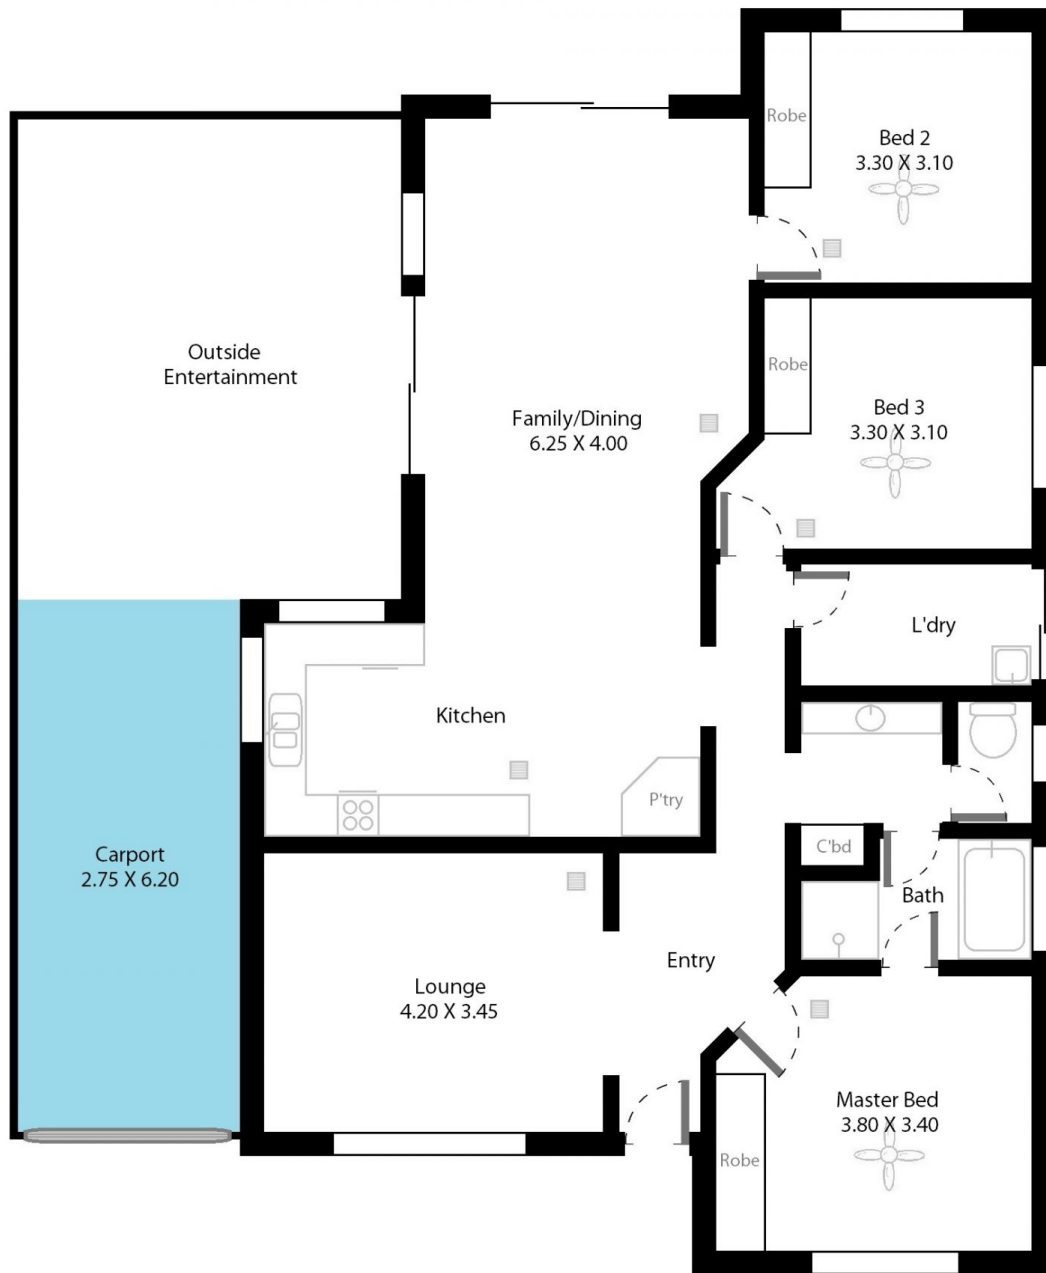

2 Valley Court Sheidow Park, South Australia.

Picture intended as a reference only. Any specific measurements required should be obtained by an independent surveyor.