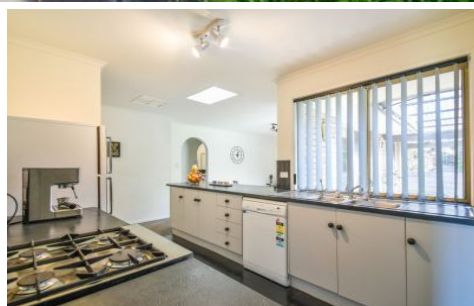

MAGAIN

4 Blossom Terrace HALLETT COVE SA

3 2 1

Please contact Danielle Comer for viewing times.

Perched on the high side of the road in a quiet cul de sac location is this immensely loved family home. You'll love the elevated outlook onto the gully, local park and bikeway.

Inside offers a great floorplan for everyday living, consisting of three bedrooms, master with walk in robe and ensuite and bedroom two complimented by handy built in robes. The galley style kitchen is complete with dishwasher and a large walk in pantry and overlooks the home's family room. With multiple living areas there is plenty of room for the family to spread out. The wonderful lounge and dine at the front of the home is the perfect place to sit back and relax at the end of a long day.

[For full version visit the website](https://www.magain.com.au/property/4-blossom-terrace-hallett-cove-sa/8431624)

Type : House
Building Size : 17 sqm
Land Size : 606 sqm
View : <https://www.magain.com.au/property/4-blossom-terrace-hallett-cove-sa/8431624>