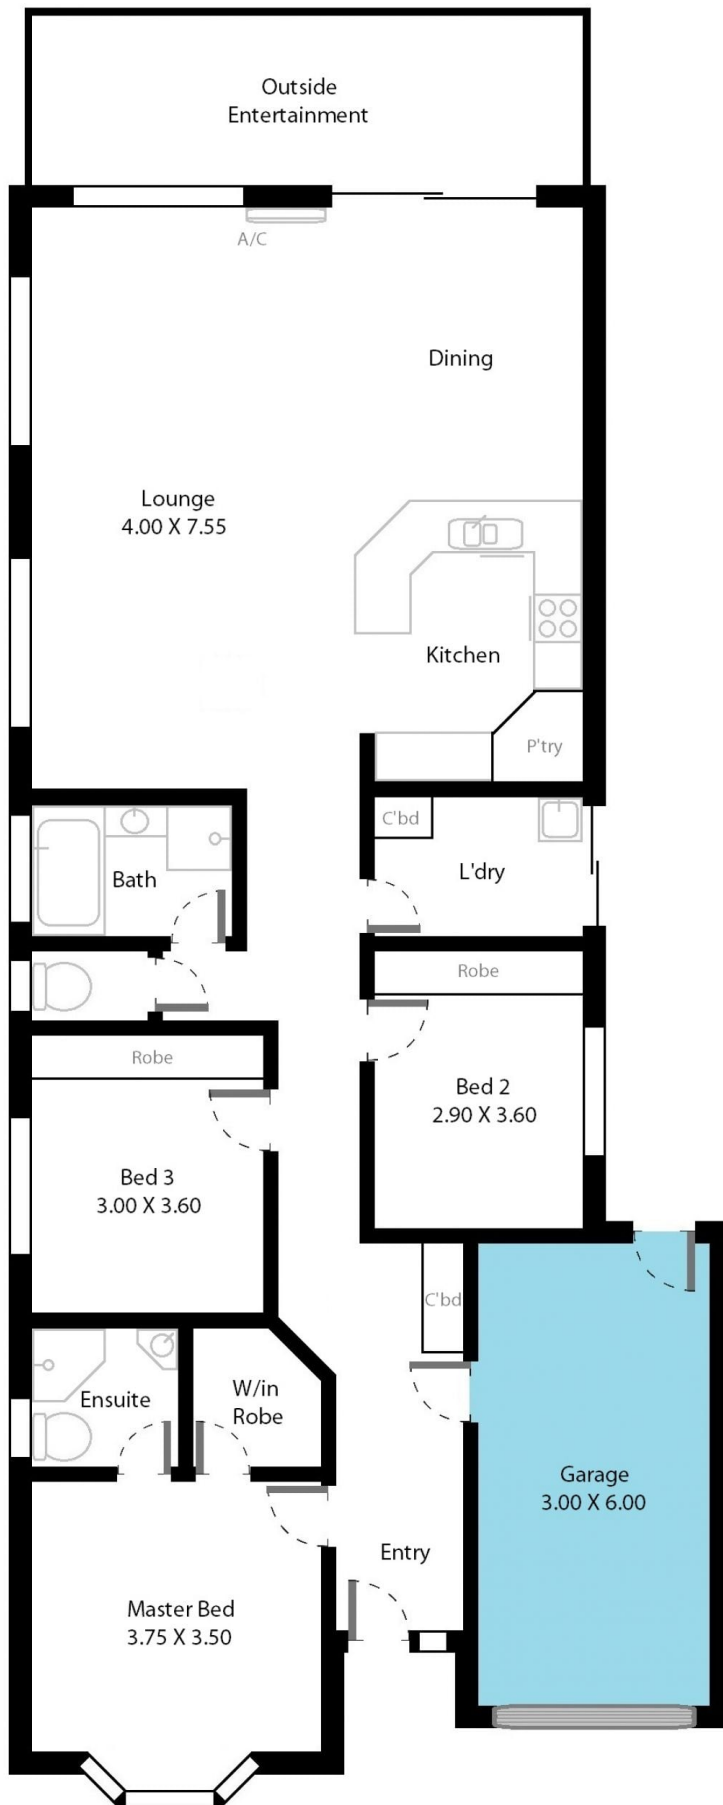

14 Carriage Avenue Sheidow Park, South Australia.

Picture intended as a reference only. Any specific measurements required should be obtained by an independent surveyor.