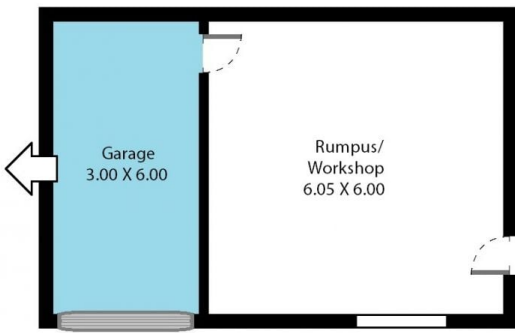

32 Helsinki Road Hackham West, South Australia.

Picture intended as a reference only. Any specific measurements required should be obtained by an independent surveyor.