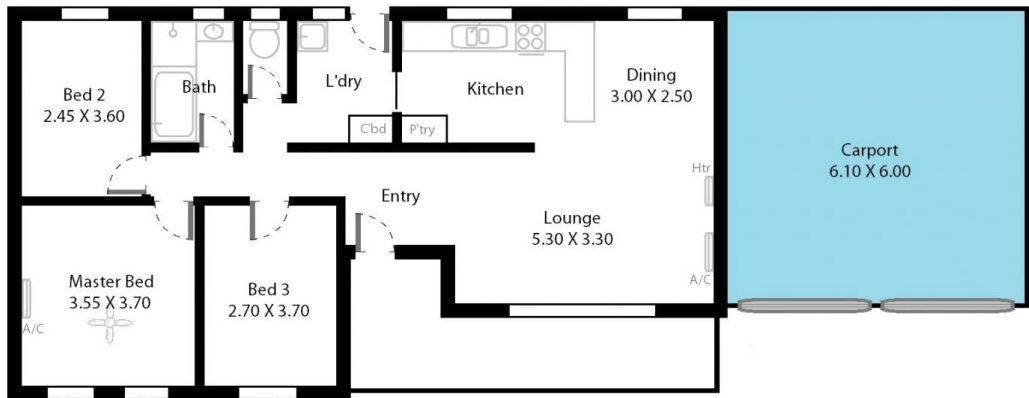

32 Helsinki Road Hackham West, South Australia.

Picture intended as a reference only. Any specific measurements required should be obtained by an independent surveyor.