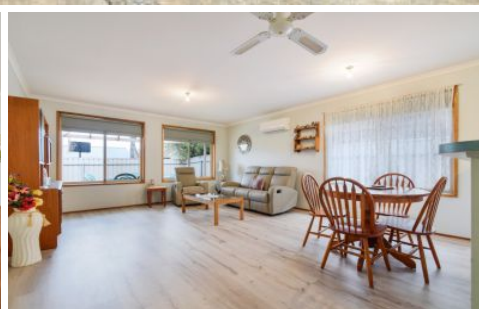

MAGAIN

11 Morford Court SHEIDOW PARK SA

3 1 1

Please contact Danielle Comer for viewing times.

A great opportunity to secure this delightful home in the sought after suburb of Sheidow Park.

Perfect for first home buyers, retirees or investors. Comprising of three bedrooms, main featuring full size built in wardrobes, lovely kitchen overlooking the spacious lounge and dine and huge main bathroom. With the added bonus of a second living area, this creates such versatility with many options such as a home office or sunroom.

Outdoors provides the perfect setting, catering for all your entertaining needs. Low maintenance gardens and paved area to entertain your guests.

[For full version visit the website](https://www.magain.com.au/property/11-morford-court-sheidow-park-sa/8431764)