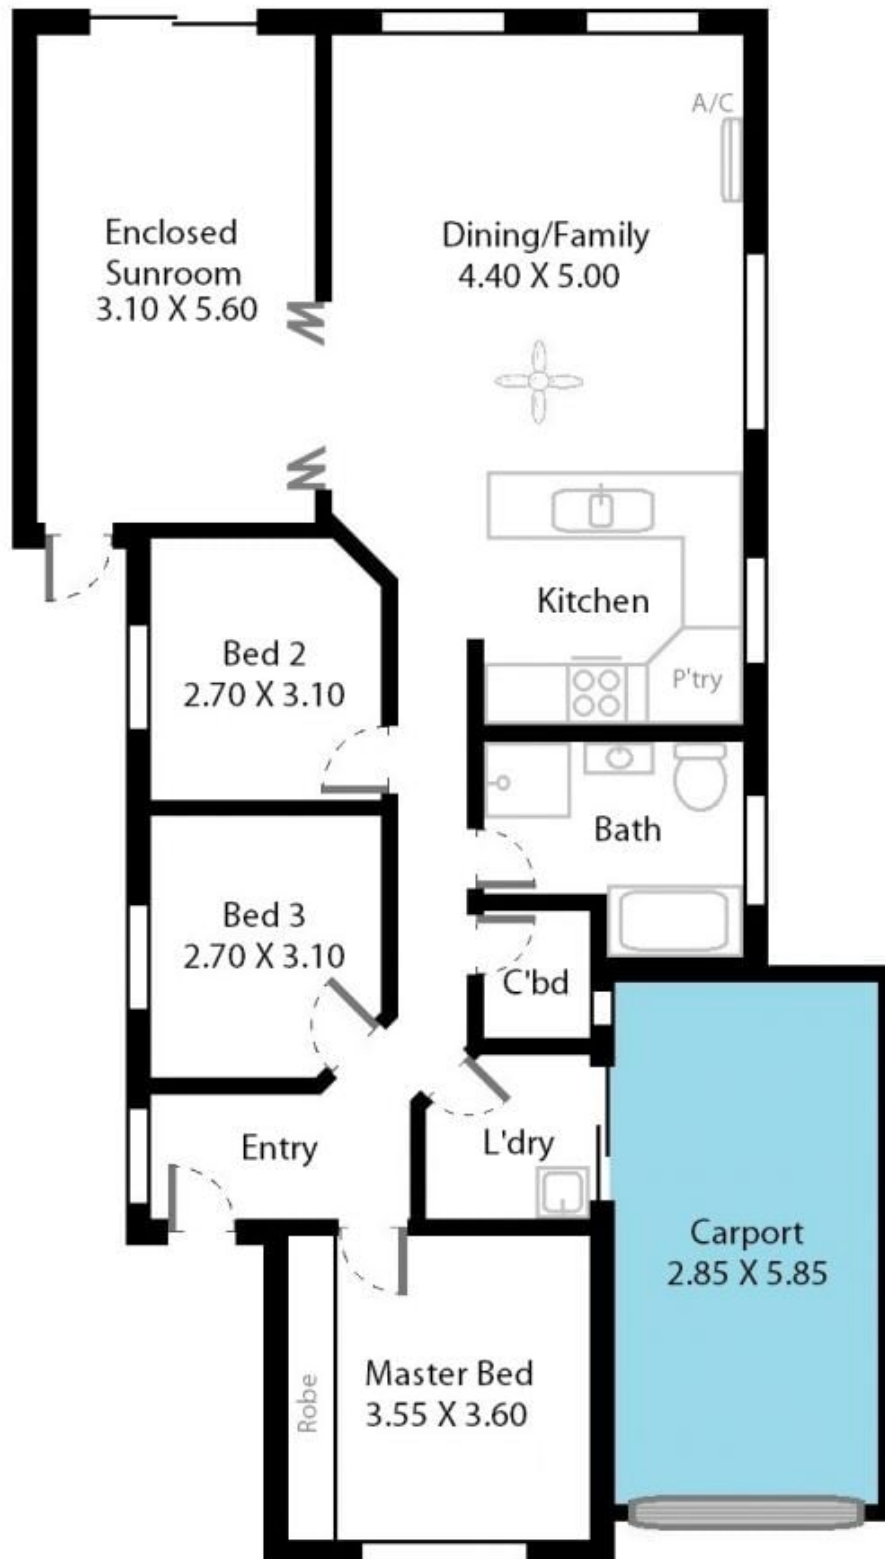

Type : House
Building Size : 11 sqm
Land Size : 300 sqm
View : <https://www.magain.com.au/property/11-morford-court-sheidow-park-sa/8431764>

Danielle Comer
08 8322 6111

11 Morford Crescent Sheidow Park, South Australia.