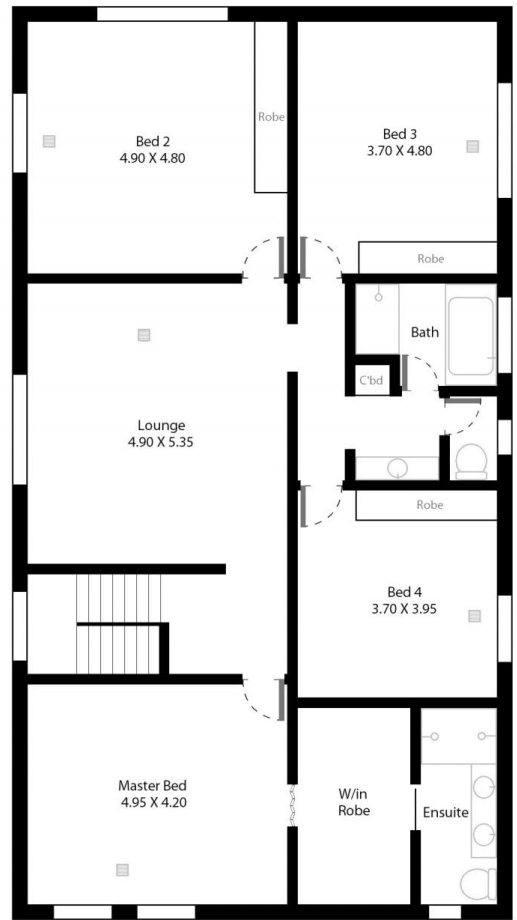

27 Encounter Road Sheidow Park, South Australia.

Second Level