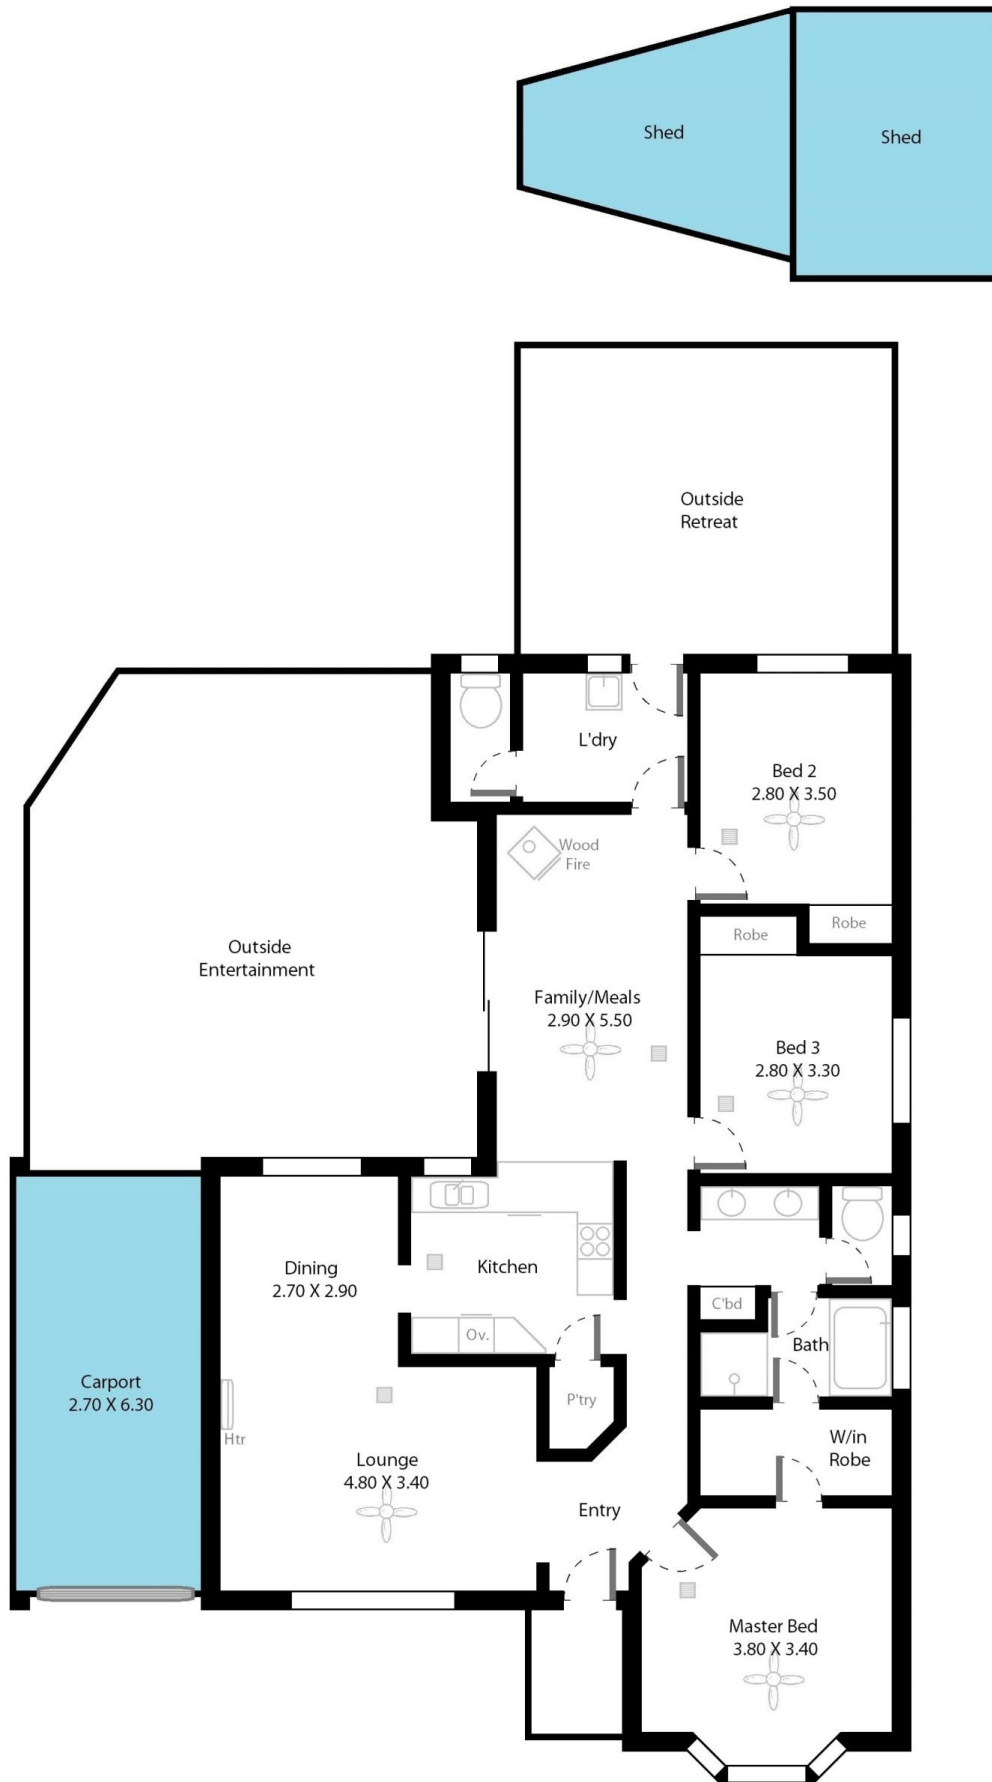

9 Oakhill Crescent Morphett Vale, South Australia.

Picture intended as a reference only. Any specific measurements should be obtained by an independent surveyor.