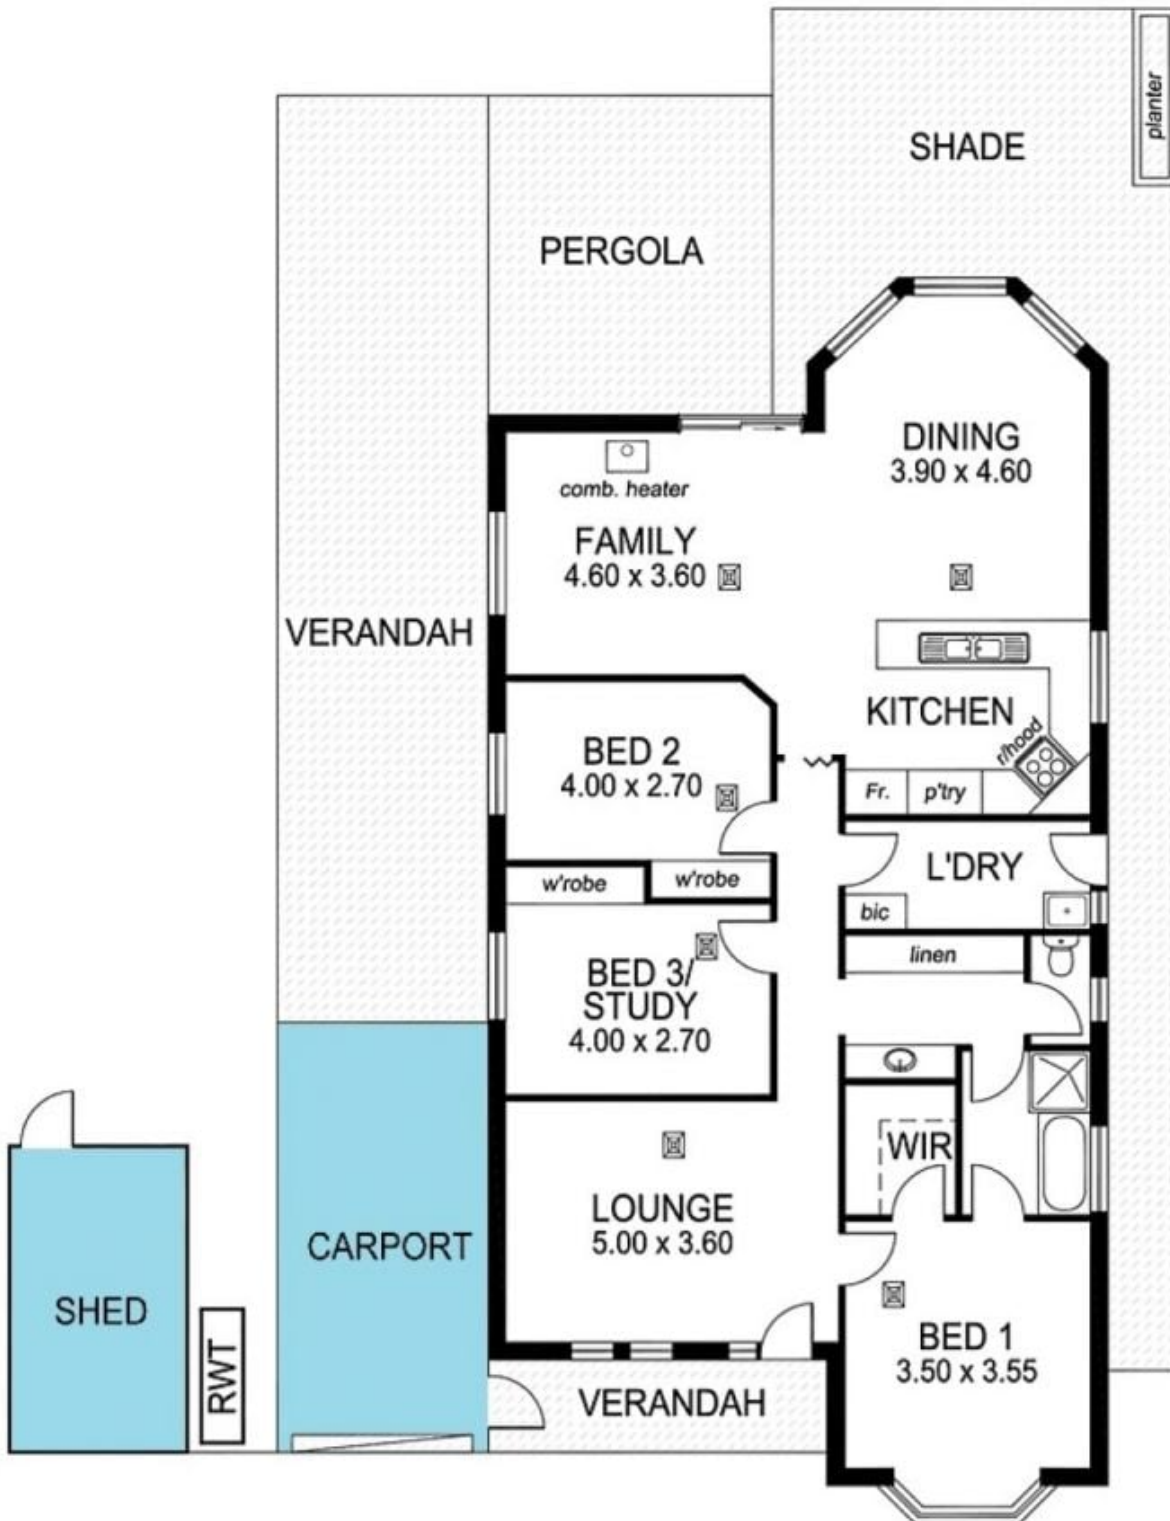

1 Levi Court Sheidow Park, South Australia.

Picture intended as a reference only. Any specific measurements required should be obtained by an independent surveyor.