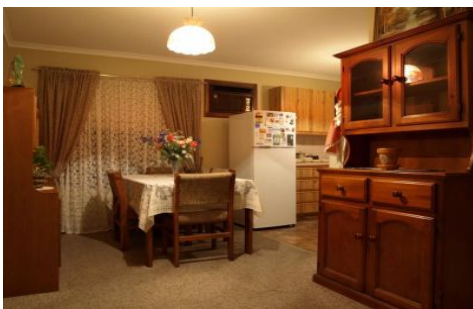

## 1/3 Malone Crescent MORPHETT VALE SA

3  1  1 

This spacious 3 bedroom home unit sits independantly from it's neighbours & presents fantastic buying with 97m2 of living.

With separate wet areas and a large L shaped courtyard offering low maintenance gardens, undercover entertaining, brick store room, large shed & undercover parking plus much more in this quiet group of only 5 units.