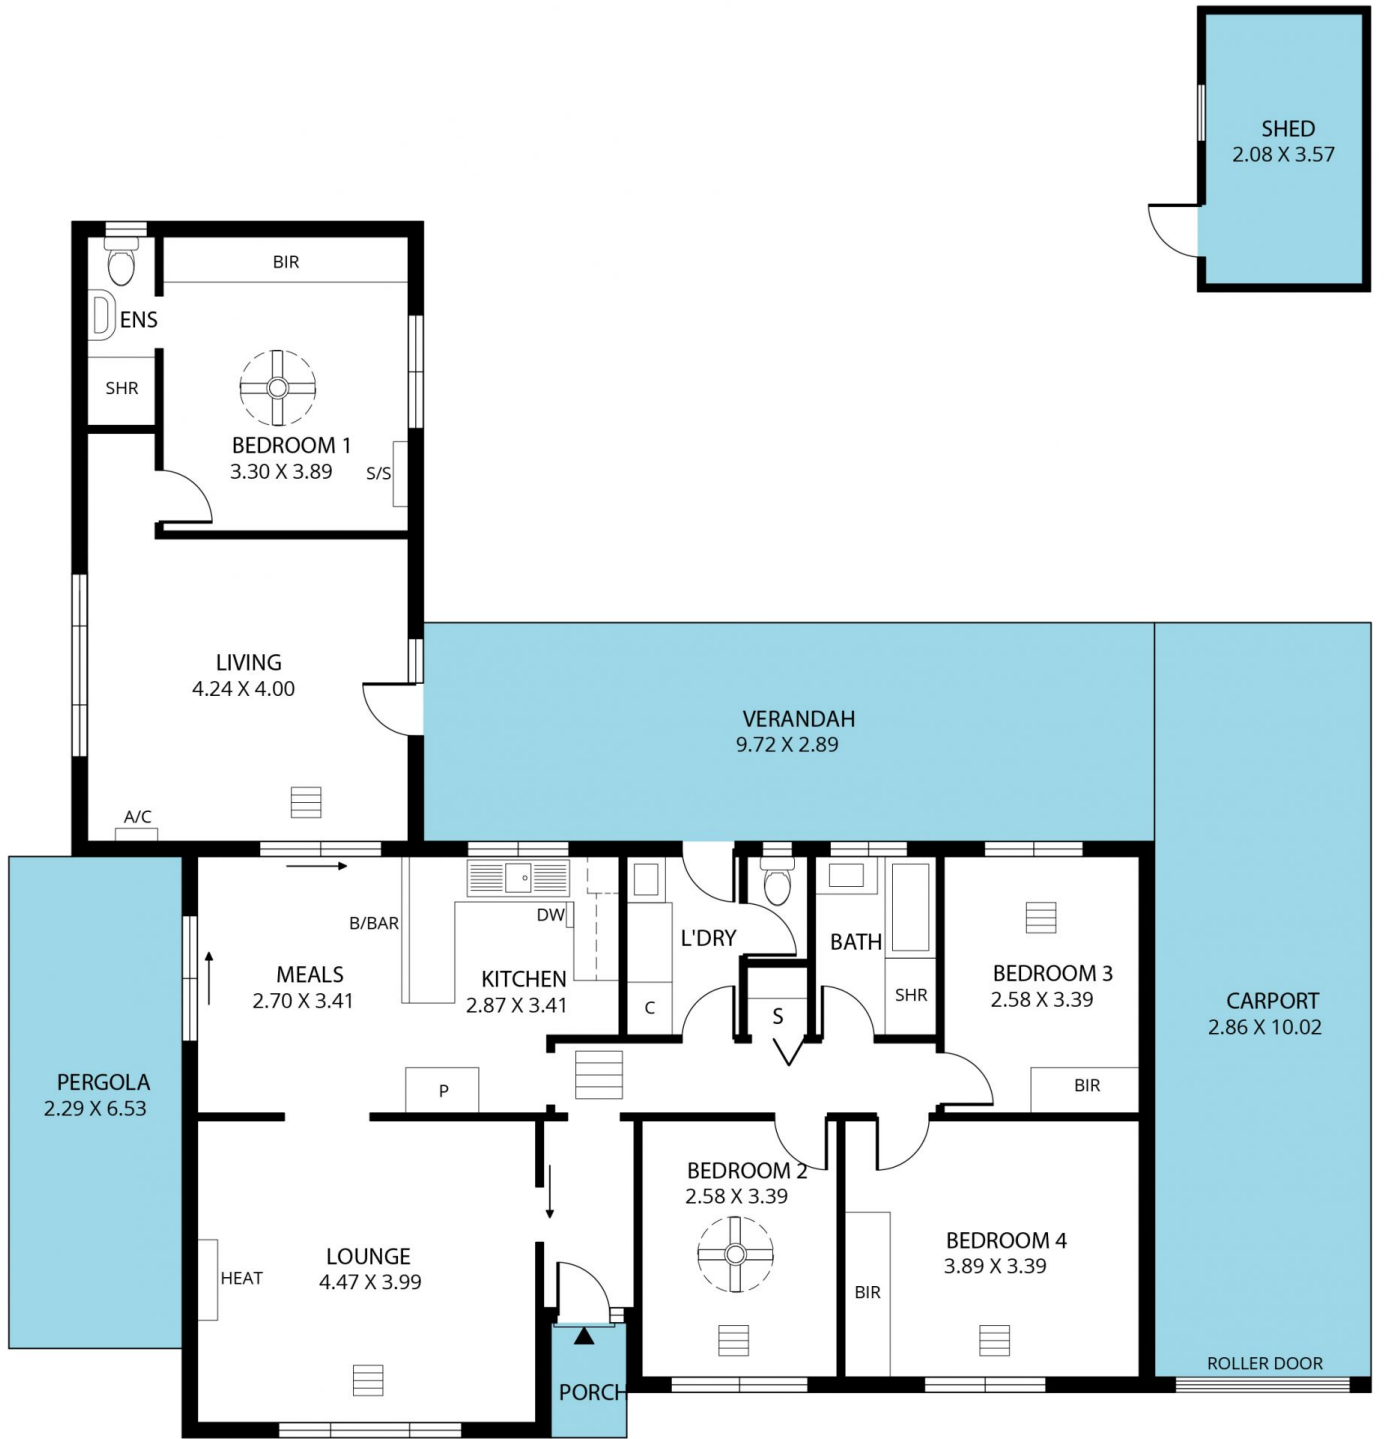

Perfectly positioned on a generous allotment of 723 sqm (approximately) within a leafy avenue of Fairview Park.

Upon entering you are welcomed by the spacious lounge area to the left that leads to a generous meals area, adjacent to the kitchen. The versatile floor plan offers four bedrooms with a second living area, that leads to the undercover paved entertainment area. After a busy day, feel free to retreat to the generous sized master bedroom complete with ensuite. In addition to the master bedroom, there is three more bedrooms with a centrally located bathroom, providing much needed space for the growing family to enjoy.

[For full version visit the website](https://www.magain.com.au)

Type : House
Building Size : 15 sqm
Land Size : 723 sqm
View : <https://www.magain.com.au/property/18-purelli-avenue-fairview-park-sa/8431896>

Karen Heuer
08 8381 6000

Scale in metres. This drawing is for illustration purposes only. All measurements are approximate and details intended to be relied upon should be independently verified.

Produced by **The Fotobase Group**