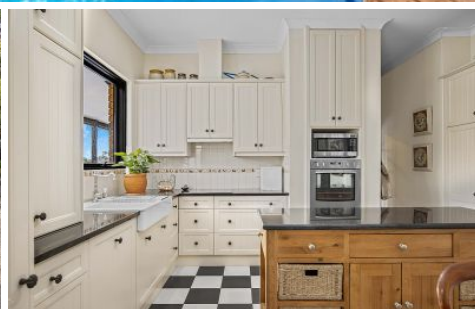

## 1 Katherine Court FLAGSTAFF HILL SA

5 🛏 3 🚿 2 🚗

Please contact Rachael Farror or Danielle Comer for viewing times.

Perfectly positioned amongst the picturesque hills and valleys of Flagstaff Hill, this breathtaking home with a huge 351sqm of internal and external living has a commanding street presence and has been sensibly built to make great use of the generous 3330sqm (approx.) parcel of land, it really needs to be seen to be believed. Surrounded by popular local schools including Flagstaff Primary and Craighburn Primary plus directly in front of the fantastic walking trails in the Sturt Gorge Recreation Park, this home will suit a wide variety of buyers including the large family and a savvy investor looking for great rental returns.