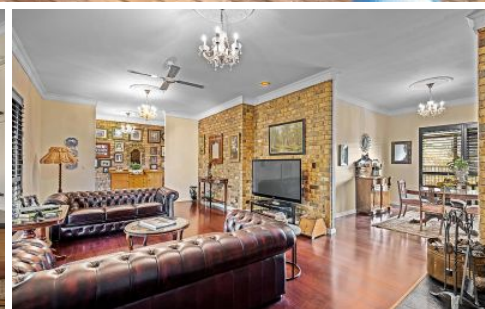

## 1 Katherine Court FLAGSTAFF HILL SA

5 🛏 3 🚿 2 🚗

Please contact Rachael Farror or Danielle Comer for viewing times.

Perfectly positioned amongst the picturesque hills and valleys of Flagstaff Hill, this breathtaking home with a huge 351sqm of internal and external living has a commanding street presence and has been sensibly built to make great use of the generous 3330sqm (approx.) parcel of land, it really needs to be seen to be believed. Surrounded by popular local schools including Flagstaff Primary and Craighburn Primary plus directly in front of the fantastic walking trails in the Sturt Gorge Recreation Park, this home will suit a wide variety of buyers including the large family and a savvy investor looking for great rental returns.