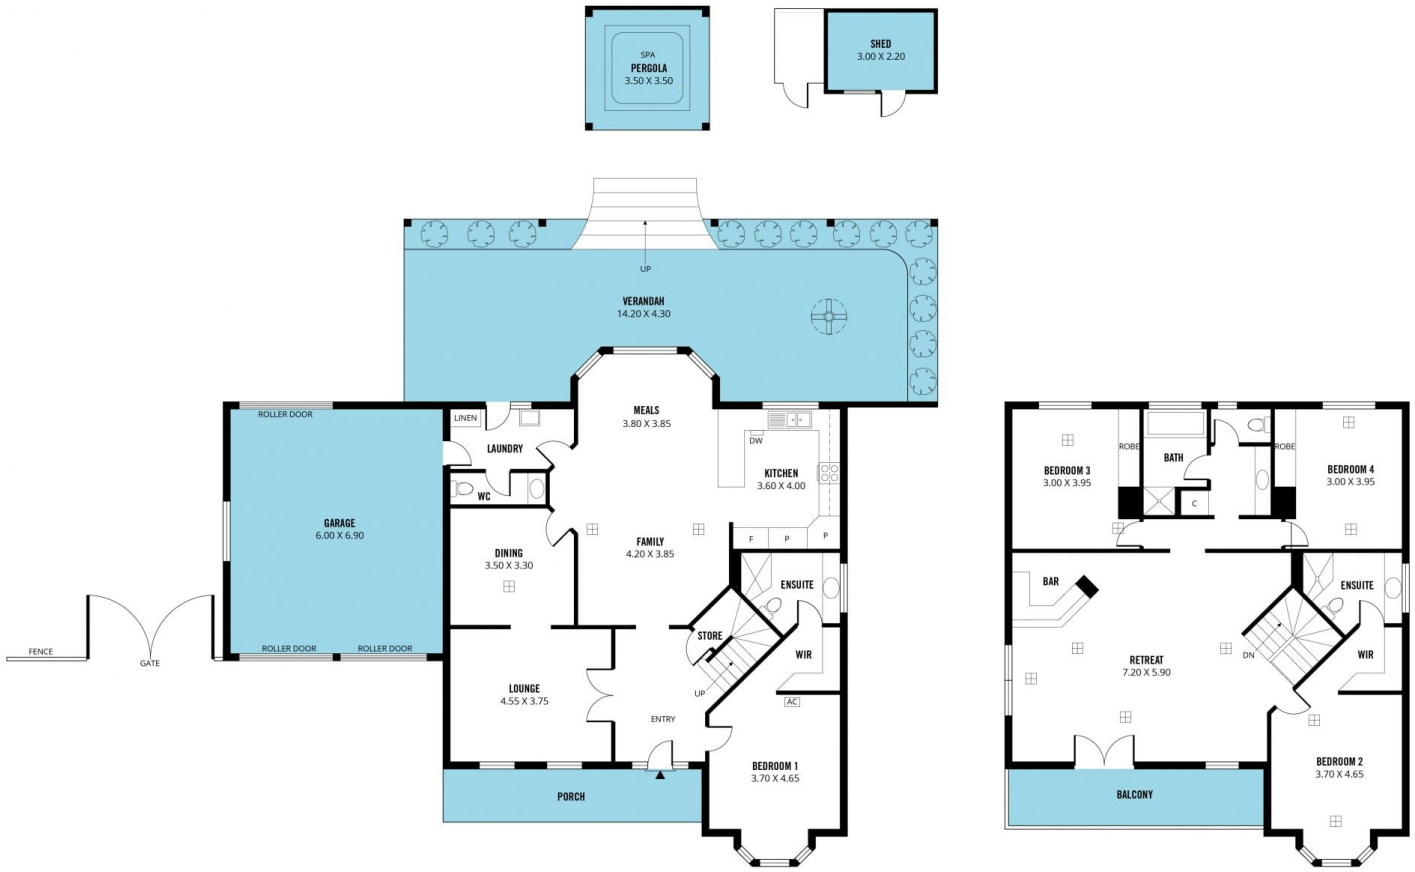

Produced by The Fotobase Group