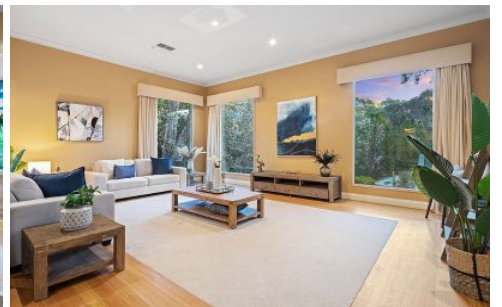

15A Glendale Avenue FLAGSTAFF HILL SA

5 🛏 2 🚿 3 🚗

Please contact Danielle Comer or Rachael Farror for viewing times.

Perfectly positioned amongst the picturesque hills and valleys of Flagstaff Hill's stunning 'Craigburn Estate', this breath-taking home with an enormous 392sqm of internal and external living has a commanding street presence and has been sensibly built to make great use of the generous 1005sqm parcel of land, it really needs to be seen to be believed. Surrounded by popular local schools including Craigburn Primary and Flagstaff Primary plus only a five minute walk to the fantastic walking trails in the Sturt Gorge Recreation Park, this home will suit a wide variety of buyers including the large family and a savvy investor looking for great rental returns.

[For full version visit the website](https://www.magain.com.au/property/15-a-glendale-avenue-flagstaff-hill-sa/8432131)

Type : House
Building Size : 42 sqm
Land Size : 1005 sqm
View : <https://www.magain.com.au/property/15-a-glendale-avenue-flagstaff-hill-sa/8432131>

<https://www.magain.com.au>
Magain Real Estate

Shop 3, Happy Valley Shopping Centre, 50 Kenihans H
08 8322 6111