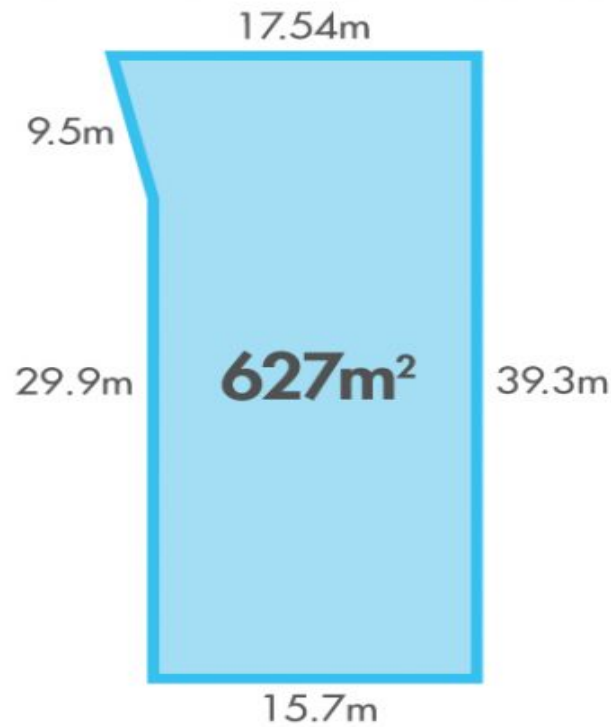

MAGAIN

71 Cottage Lane, Hackham

71 Cottage Lane HACKHAM SA

Contact Nathan Quarrell for viewing times
Blocks like this rarely come along. Situated in an amazing location right up the top end of Cottage Lane, this block offers fantastic sea views. Opportunities like this don't often come along!

For more information please contact Nathan Quarrell on 0433 747 092 or nathan@magain.com.au

Type : Land
Land Size : 627 sqm
View : <https://www.magain.com.au/property/71-cottage-lane-hackham-sa/8432144>