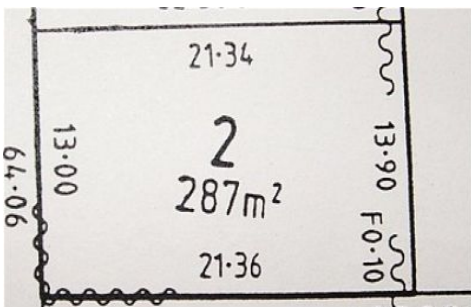

## Lot 2 Fraser Place REYNELLA EAST SA

With a fantastic rural outlook over the foothills and only minutes to shops and transport, this level block is fenced on three sides and ready for you to build a brand new villa home in this well established area.

**Type** : Land  
**Price** : \$ 105,000  
**Land Size** : 287 sqm  
**View** : <https://www.magain.com.au/property/lot-2-fraser-place-reynella-east-sa/8432148>