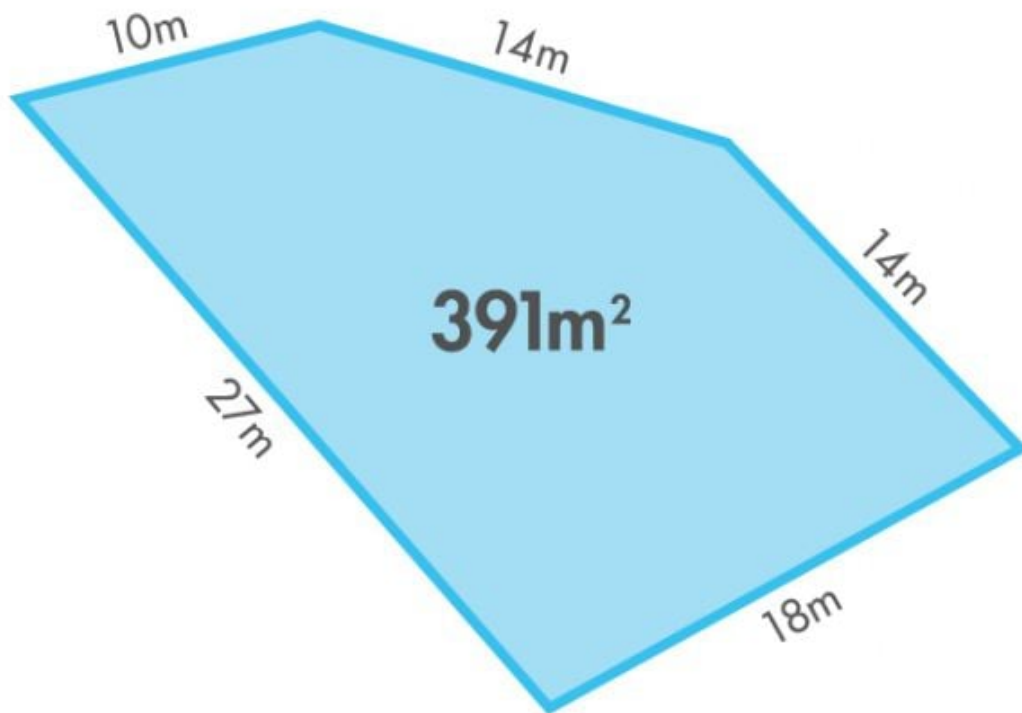

MAGAIN

29 Verdeilho Circuit OLD REYNELLA SA

Contact Stuart Costello for viewing times.

Situated in the sought after Carews Fields Estate, this rare 391sqm block with a huge frontage could be the site for your new dream home. This corner site is a flat blank canvas surrounded by established homes, it boasts the potential for side access for extra parking and is close proximity to Reynella Primary School, Reynella East College, local parks, shops, and many transport links; the perfect location to call home.

For more information or to register your interest contact Stuart Costello. (RLA 222182)
[29verdeilho.magain.com.au](https://www.magain.com.au)

Type : Land
Land Size : 391 sqm
View : <https://www.magain.com.au/property/29-verdeilho-circuit-old-reynella-sa/8432219>

Verdeilho Circuit