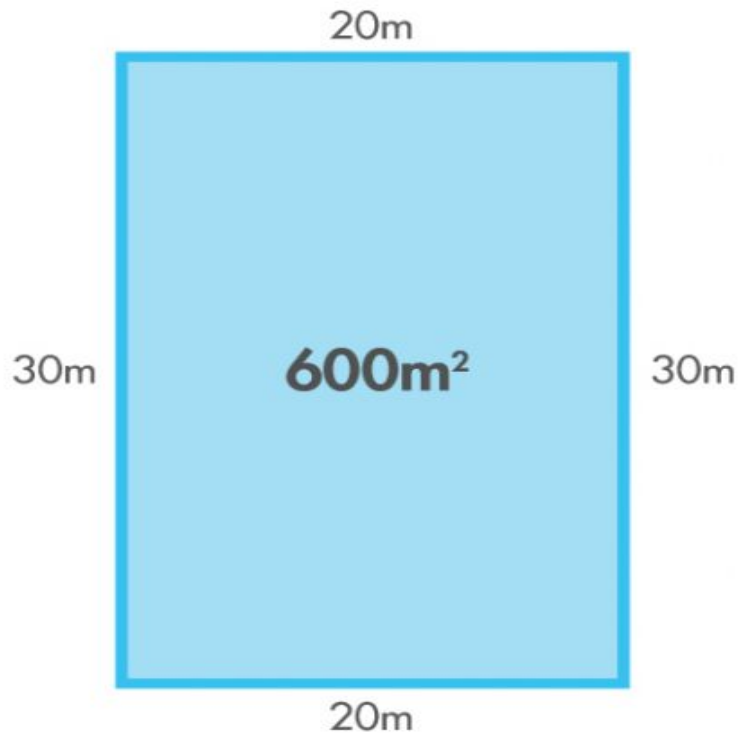

## 12 Bounty Road HALLETT COVE SA

Please contact Danielle Comer for viewing times.

Situated in the very sought after Hallett Cove, this rare 600sqm (approx.) block and a great frontage of approximately 20m you could be the site for your new dream home.

A beautiful outlook with the opportunity for seas views, you have so much to look forward to.

**Type** : Land  
**Land Size** : 600 sqm  
**View** : <https://www.magain.com.au/property/12-bounty-road-hallett-cove-sa/8432220>