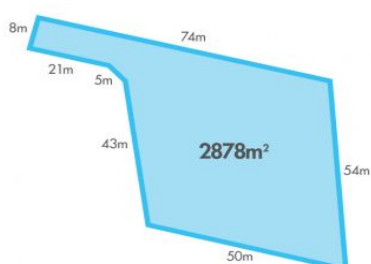

MAGAIN

10 Coast View Court, Chandlers Hill

10 Coast View Court CHANDLERS HILL SA

Please contact Nathan Quarrell for viewing times. Rarely do blocks of this size in this area come up for sale. Situated on 2878 square metres of land, this block would be ideal for those looking for a blank canvas to build their dream home.

A must see. For more information or to register your interest, please contact Nathan Quarrell today (RLA 222182).

Type : Land
Land Size : 2878 sqm
View : <https://www.magain.com.au/property/10-coast-view-court-chandlers-hill-sa/8432228>