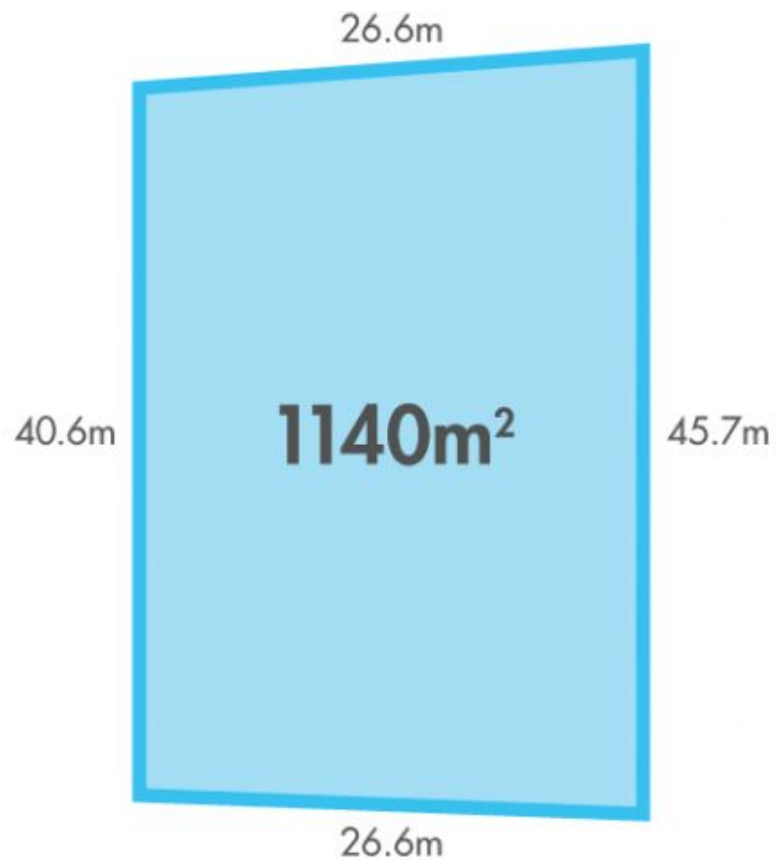

Danielle Comer
08 8322 6111

38 Mariner Drive, Sheidow Park