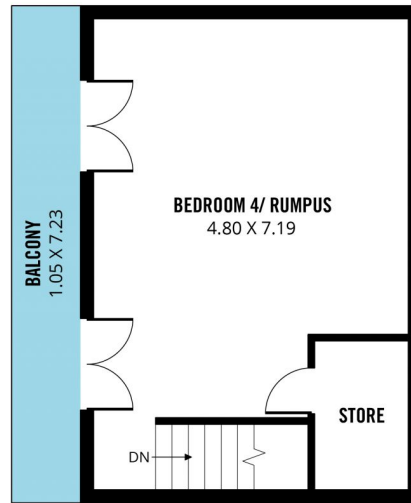

UPPER LEVEL