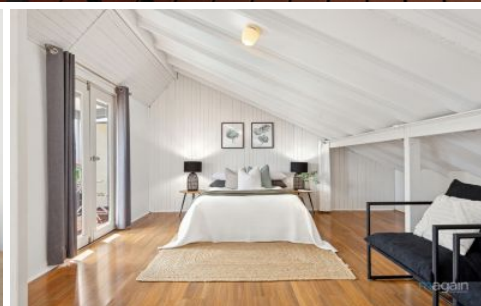

## 8 Thermopylae Crescent Hallett Cove SA

4 🚗 2 🚗 2 🚗

Please contact Danielle Comer from Magain Real Estate for all your property advice.

Perfectly positioned in the beautiful coastal suburb of Hallett Cove, this unique and spacious home offers flexible living options, breathtaking ocean views, and fantastic outdoor entertaining, just minutes from the beach and local amenities.

Step inside to a welcoming foyer that flows into the formal living room, an inviting space to relax or host guests. Double doors lead through to the formal dining area, which sits just a few steps down and offers a striking architectural touch.