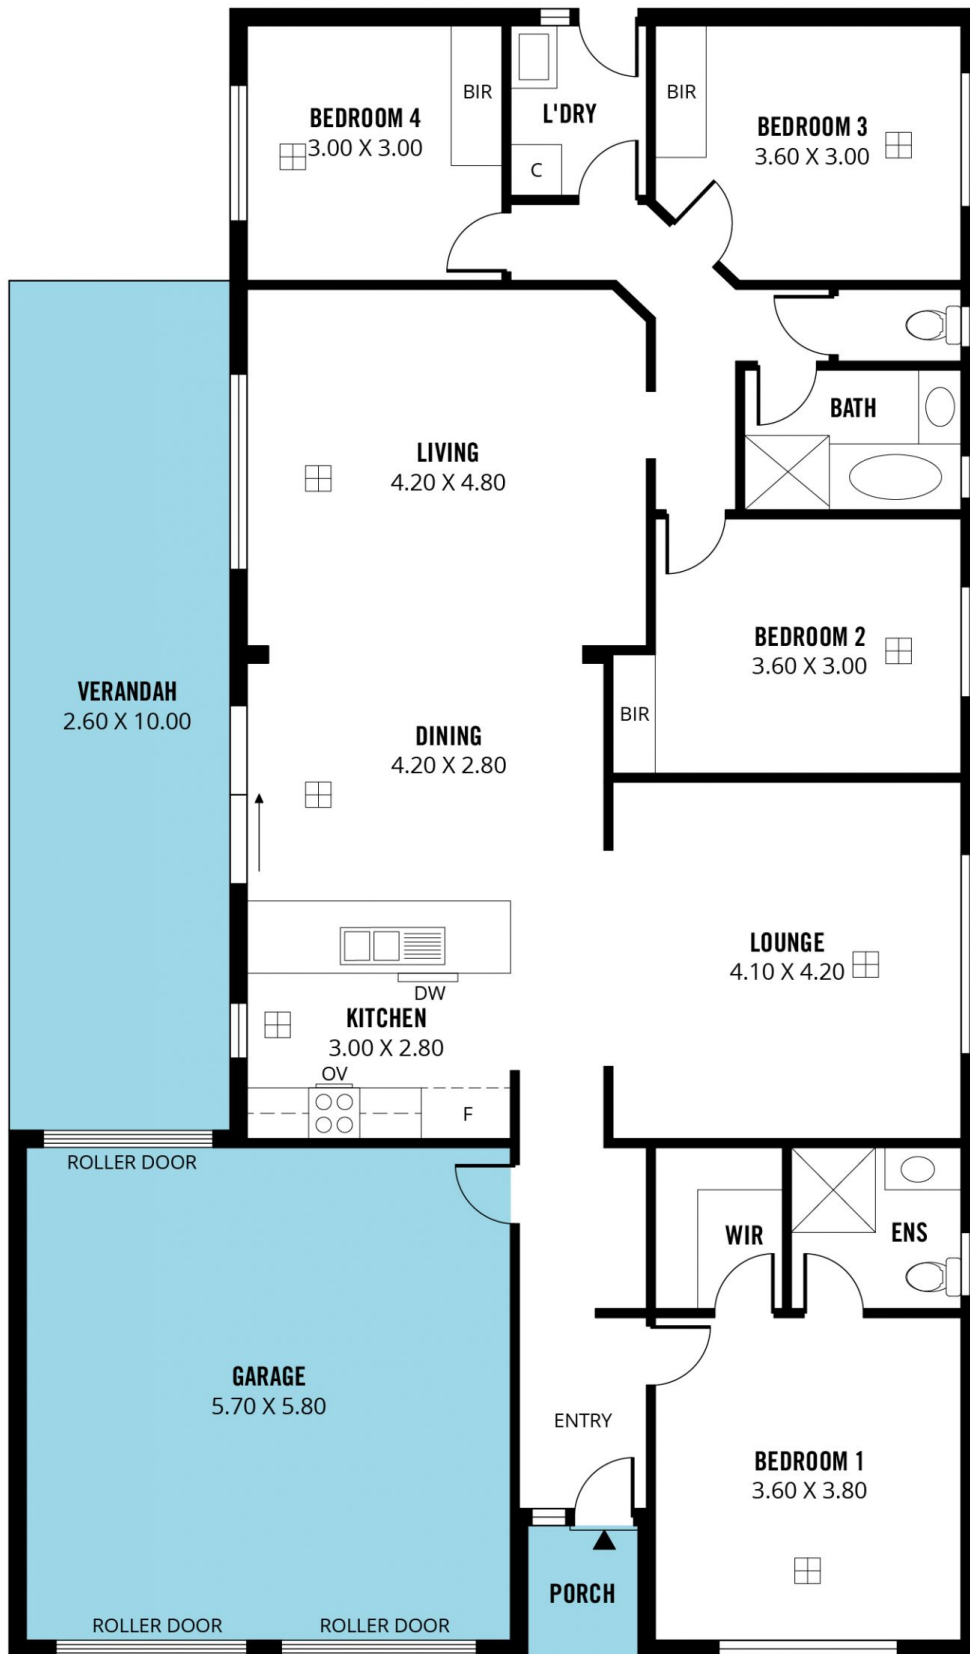

As you enter the home you are sure to fall in love with the spacious entrance hall which flows into the large master suite which features a walk-in robe and ensuite. The home expands out to a large formal lounge.

As you move through the home you will love the huge kitchen with stainless appliances. There is plenty of bench space and overlooks the family room, meals area, and out onto your undercover alfresco.

[For full version visit the website](https://www.magain.com.au/property/14-angle-road-seaford-meadows-sa/8432728)

**Type** : House  
**Price** : \$ 625,000  
**Building Size** : 186 sqm  
**Land Size** : 450 sqm  
**View** : <https://www.magain.com.au/property/14-angle-road-seaford-meadows-sa/8432728>

Scale in metres. This drawing is for illustration purposes only. All measurements are approximate and details intended to be relied upon should be independently verified.