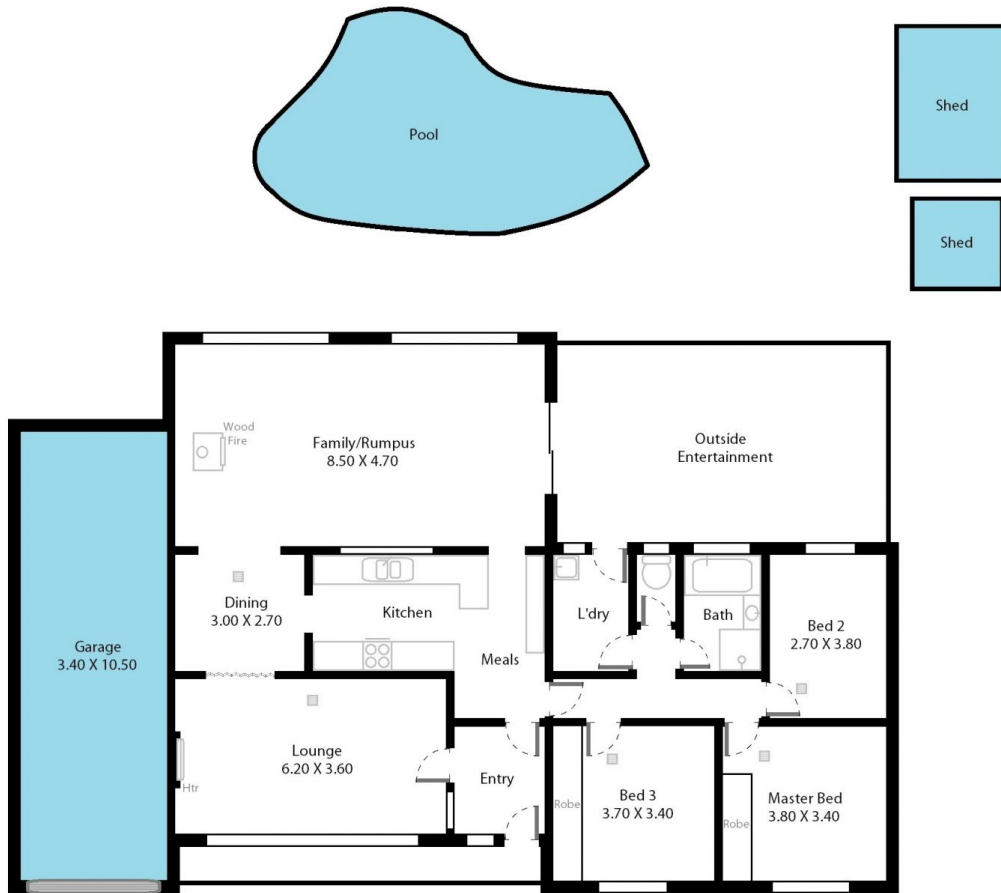

11 Jade Crescent Aberfoyle Park, South Australia.

Picture intended as a reference only. Any specific measurements required should be obtained by an independent surveyor.