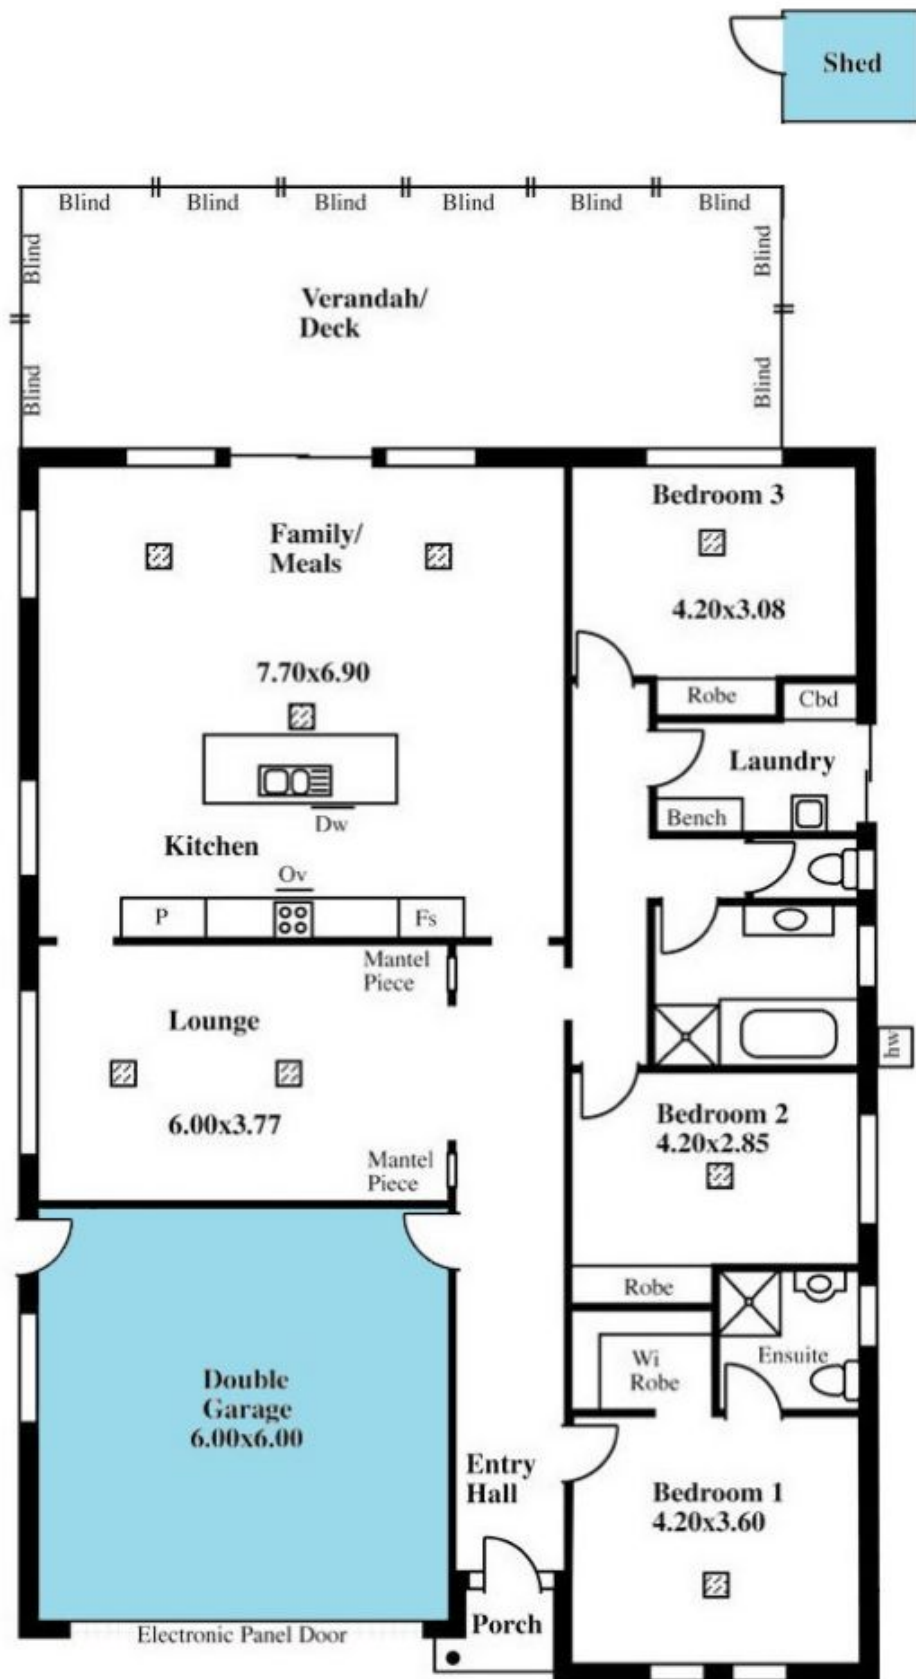

50 Lighthouse Terrace Seaford, South Australia.

Picture intended as a reference only. Any specific measurements required should be obtained by an independent surveyor.