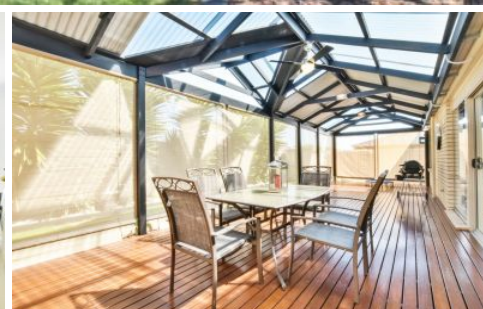

MAGAIN

50 Lighthouse Terrace SEAFORD MEADOWS SA

3  2  2 

Please contact Cameron Bowes today to discuss a viewing time

Here is a home that will have you falling in love from the moment you lay eyes on it. With its modern rendered look, this home oozes appeal in every way.

As you enter the property you will love the large grand hallway that flows into the formal lounge and spacious family area. The kitchen is just simply divine with plenty of bench and cupboard space. You will enjoy preparing every meal in the spectacular kitchen that overlooks the spacious living area, giving you the open plan feel in the home ensuring you do not miss out on a thing.