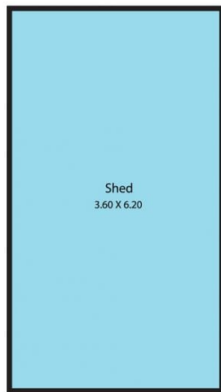

57 Cambridge Street Port Noarlunga South, South Australia

Picture intended as a reference only. Any specific measurements required should be obtained by an independent surveyor.