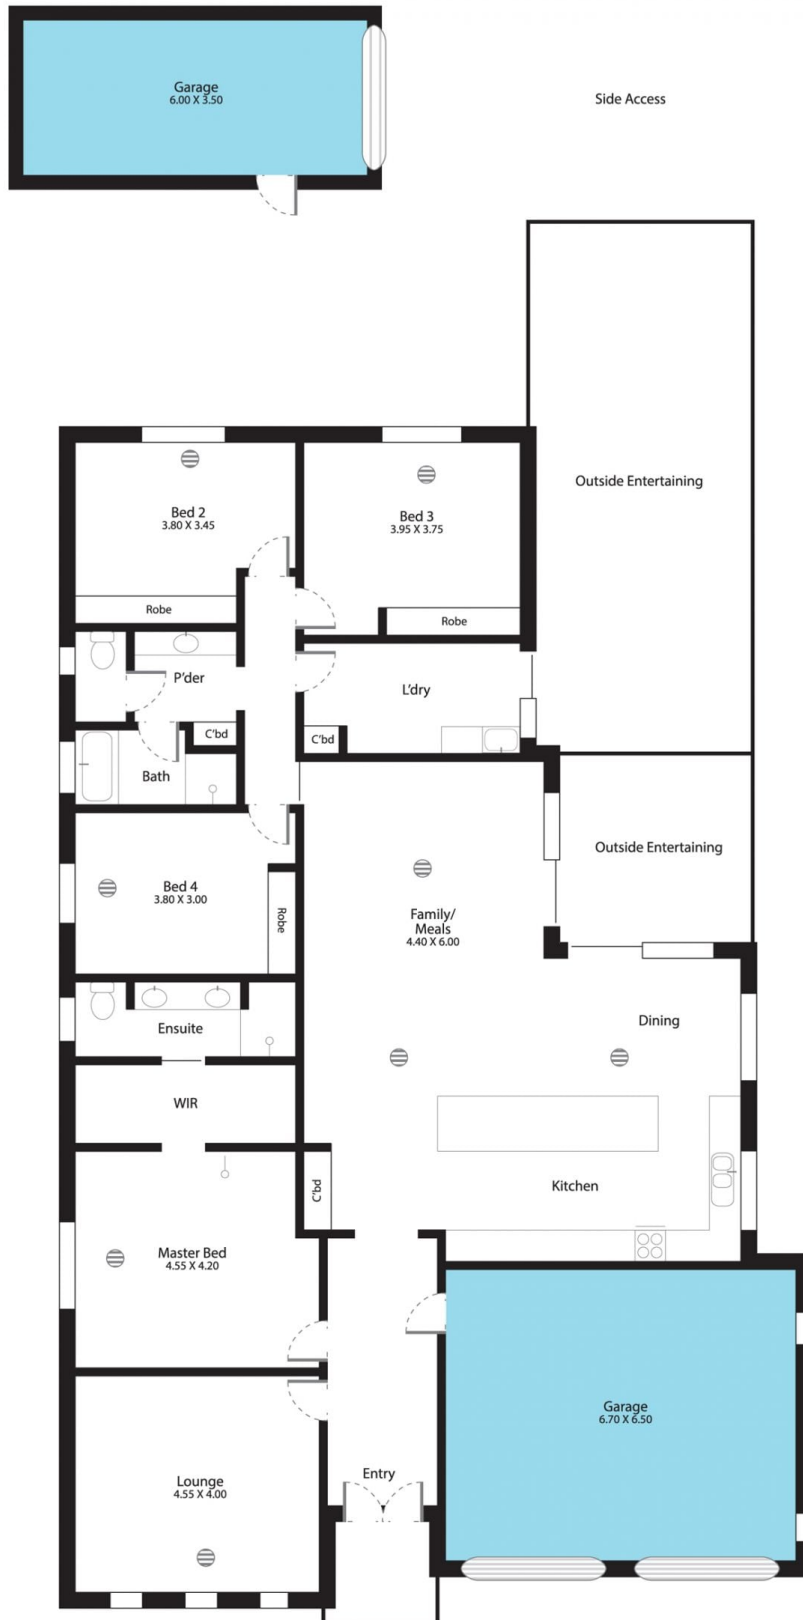

24 Nova Defence Drive Seaford Meadows, South Australia

Picture intended as a reference only. Any specific measurements required should be obtained by an independent surveyor.