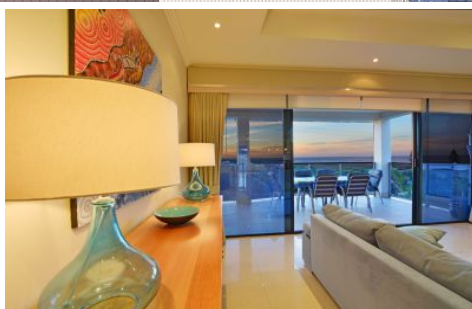

## 405A Esplanade MOANA SA

5 3 5

Built to truly exceptional standards and with vast uninterrupted ocean views, this breathtaking home pushes all of its attributes to the very highest levels and offers over 400sqm of executive lifestyle.

Situated on a quiet section of the Esplanade with minimal traffic & right opposite the peaceful southern section of Moana's stunning beach, this is the absolute pinnacle of seaside living.

Filled with absolutely exquisite finishings, including luxurious bathrooms, whilst the stunning main kitchen includes Norwegian granite benchtops, European stainless steel appliances & wine fridge.