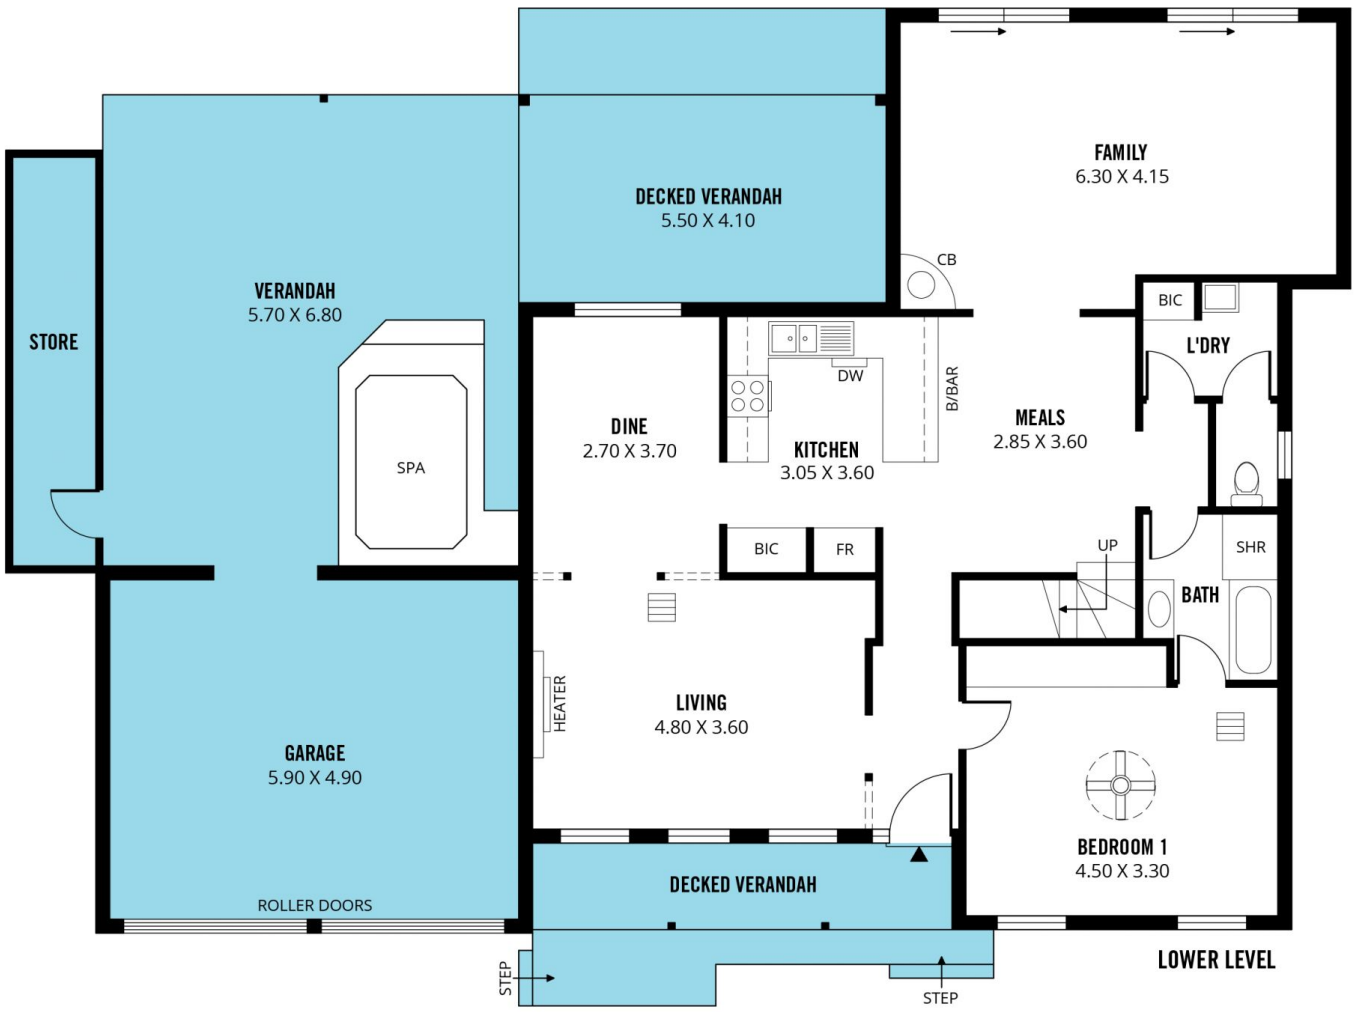

## 7 Redgate Court MOANA SA

3 2 4

Perfectly positioned in a quiet cul-de-sac, just meters from stunning clifftop walks with access to very secluded beaches, your sought-after beachside lifestyle starts right here!

Of elegant Tudor design, the home boasts a high level of kerbside appeal. Internally, you will enjoy superb presentation, and a family-friendly floorplan that comprises spacious formal lounge with mantle and gas fire, formal dining and spacious family room. At the hub of the home, the delightful pristine kitchen will thrill the chef, equipped with high quality stainless steel appliances.

A spacious master on the ground floor includes access to the 2-way ensuite bathroom with separate wc, whilst on the

**Type** : House  
**Building Size** : 17 sqm  
**Land Size** : 600 sqm  
**View** : <https://www.magain.com.au/property/7-redgate-court-moana-sa/8433000>

[For full version visit the website](#)

Scale in metres. This drawing is for illustration purposes only. All measurements are approximate and details intended to be relied upon should be independently verified.