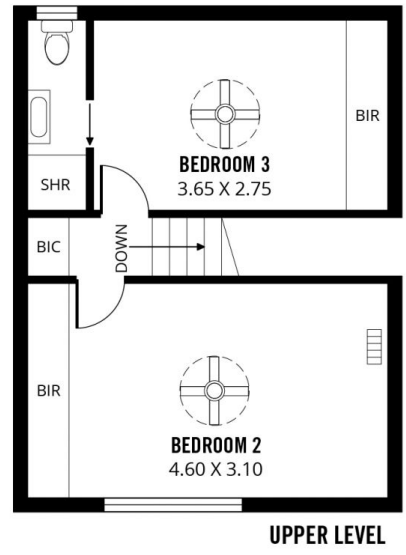

A spacious master on the ground floor includes access to the 2-way ensuite bathroom with separate wc, whilst on the

**Type** : House  
**Building Size** : 17 sqm  
**Land Size** : 600 sqm  
**View** : <https://www.magain.com.au/property/7-redgate-court-moana-sa/8433000>

[For full version visit the website](#)

Scale in metres. This drawing is for illustration purposes only. All measurements are approximate and details intended to be relied upon should be independently verified.