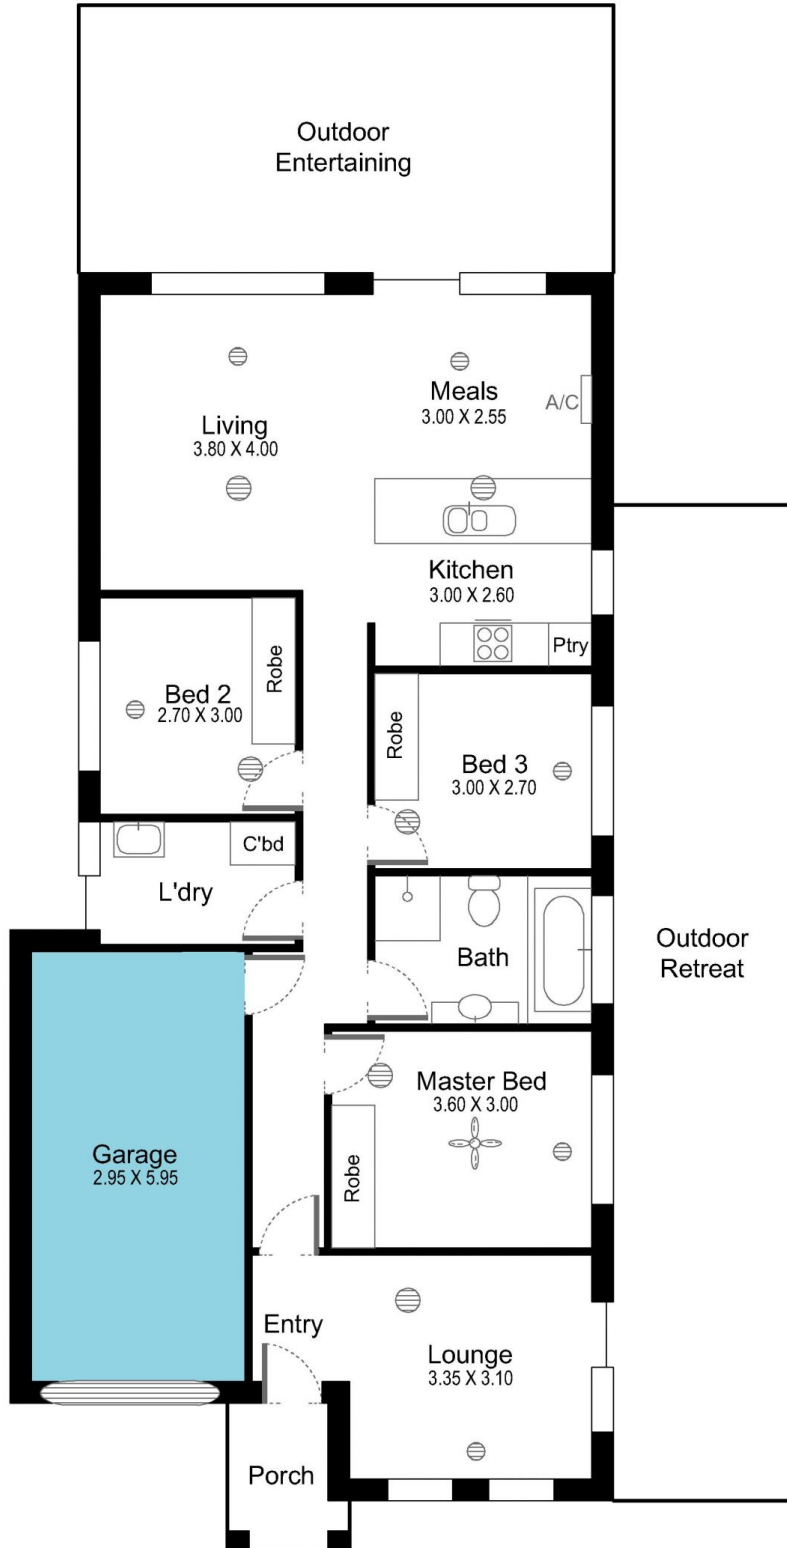

MAGAIN

8 Moss Court ALDINGA BEACH SA

3  1  1 

Please contact Jemma Turner for more information, or to view the property.

You can't look past this beautiful 2010 built home. It boasts three bedrooms; all made complete with a good size built in robe and are serviced by the large, modern bathroom - made complete with a bath.

The open plan family living, dining and kitchen area is sure to be the hub of this wonderful home. A relaxing atmosphere has been created by the use of neutral tones and an open, spacious kitchen that boasts stainless steel appliances (inc dishwasher) and an ample amount of cupboard and bench space. A sliding door leading outside from the lounge provides a generous amount of natural

[For full version visit the website](https://www.magain.com.au/property/8-moss-court-aldinga-beach-sa/8433026)

Type : House
Building Size : 13 sqm
Land Size : 409 sqm
View : <https://www.magain.com.au/property/8-moss-court-aldinga-beach-sa/8433026>

Jemma Turner
08 8366 2230

8 Moss Court Aldinga Beach, South Australia

Shed
2.40 X 1.60

Picture intended as a reference only. Any specific measurements required should be obtained by an independent surveyor.