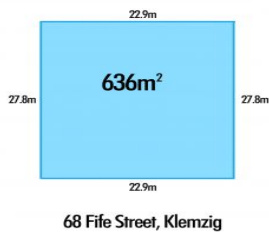

MAGAIN

68 Fife Street KLEMZIG SA

3 1 2

Please contact Jemma Turner for more information or to view the property.

Located on a picturesque street in the sought after suburb of Klemzig, and surrounded by a stunning combination on similar era and new homes, sits this loved home that's been in the family for years.

Built in 1964 and offering 3 bedrooms and 1 bathroom, this home is ready and waiting for you to put your personal spin on. Situated on a sizeable 630m² block with a generous 22.9m frontage, the choice is your's as to whether you renovate or demolish and subdivide (STCC).

Positioned on the boarder of Klemzig and Vale Park, this

[For full version visit the website](https://www.magain.com.au)

Type : House
Building Size : 11 sqm
Land Size : 630 sqm
View : <https://www.magain.com.au/property/68-fife-street-klemzig-sa/8433038>