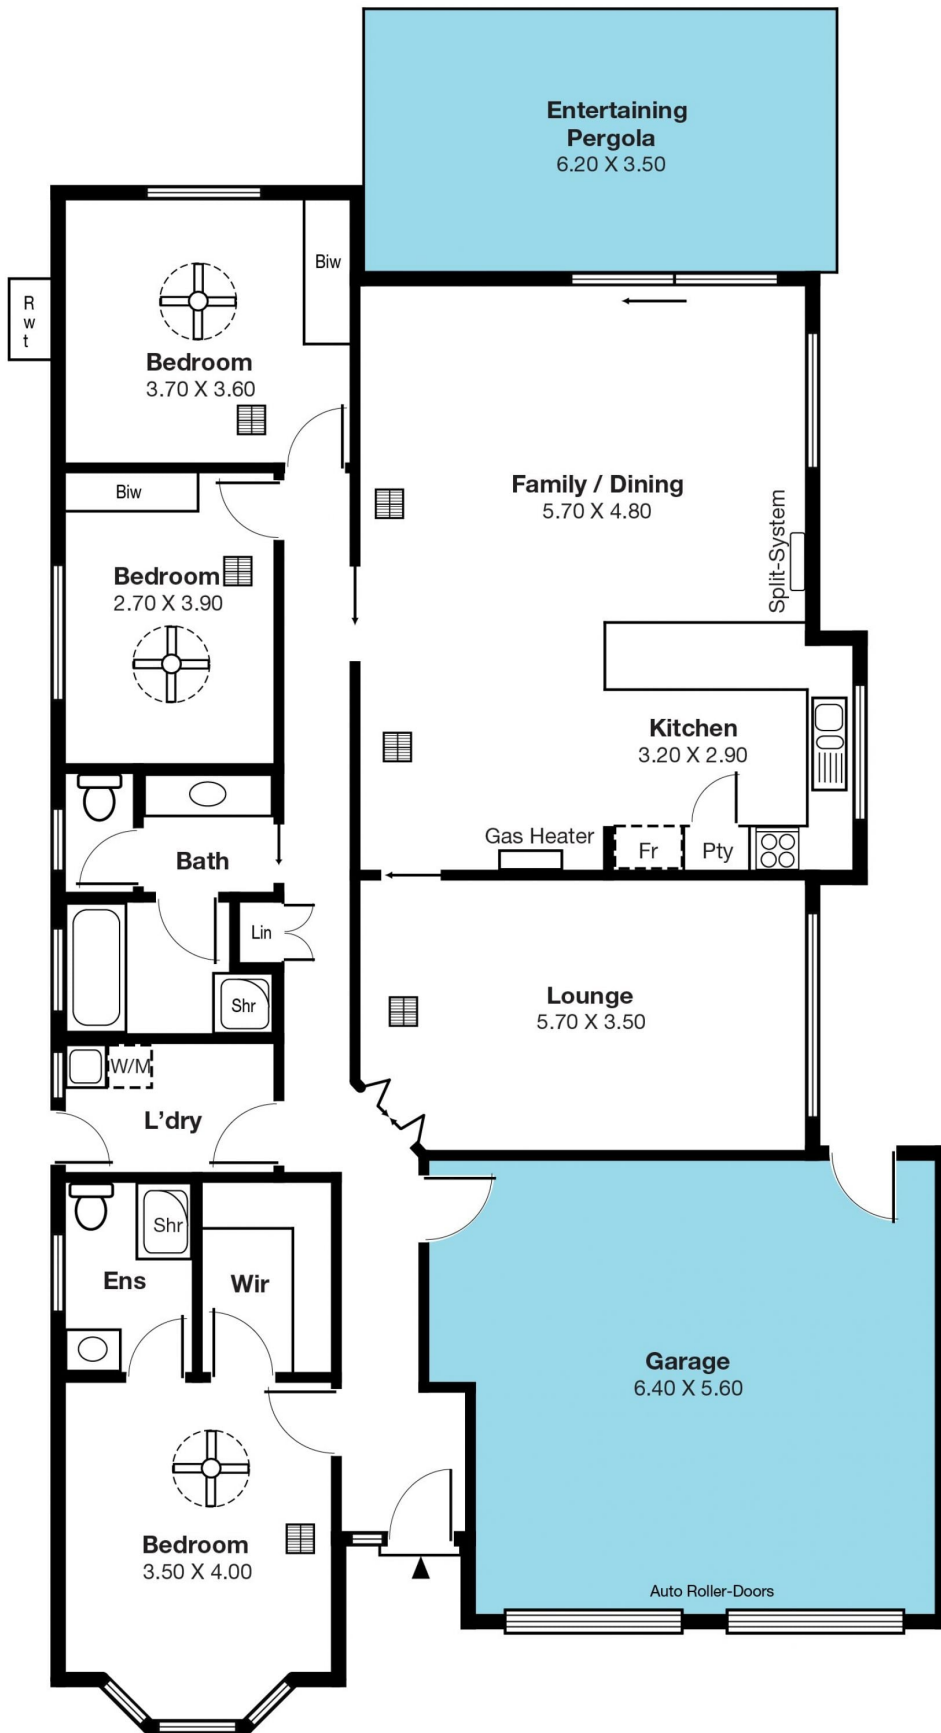

Area	m2
Living:	144
Garage:	35
Pergola:	21
Total:	200