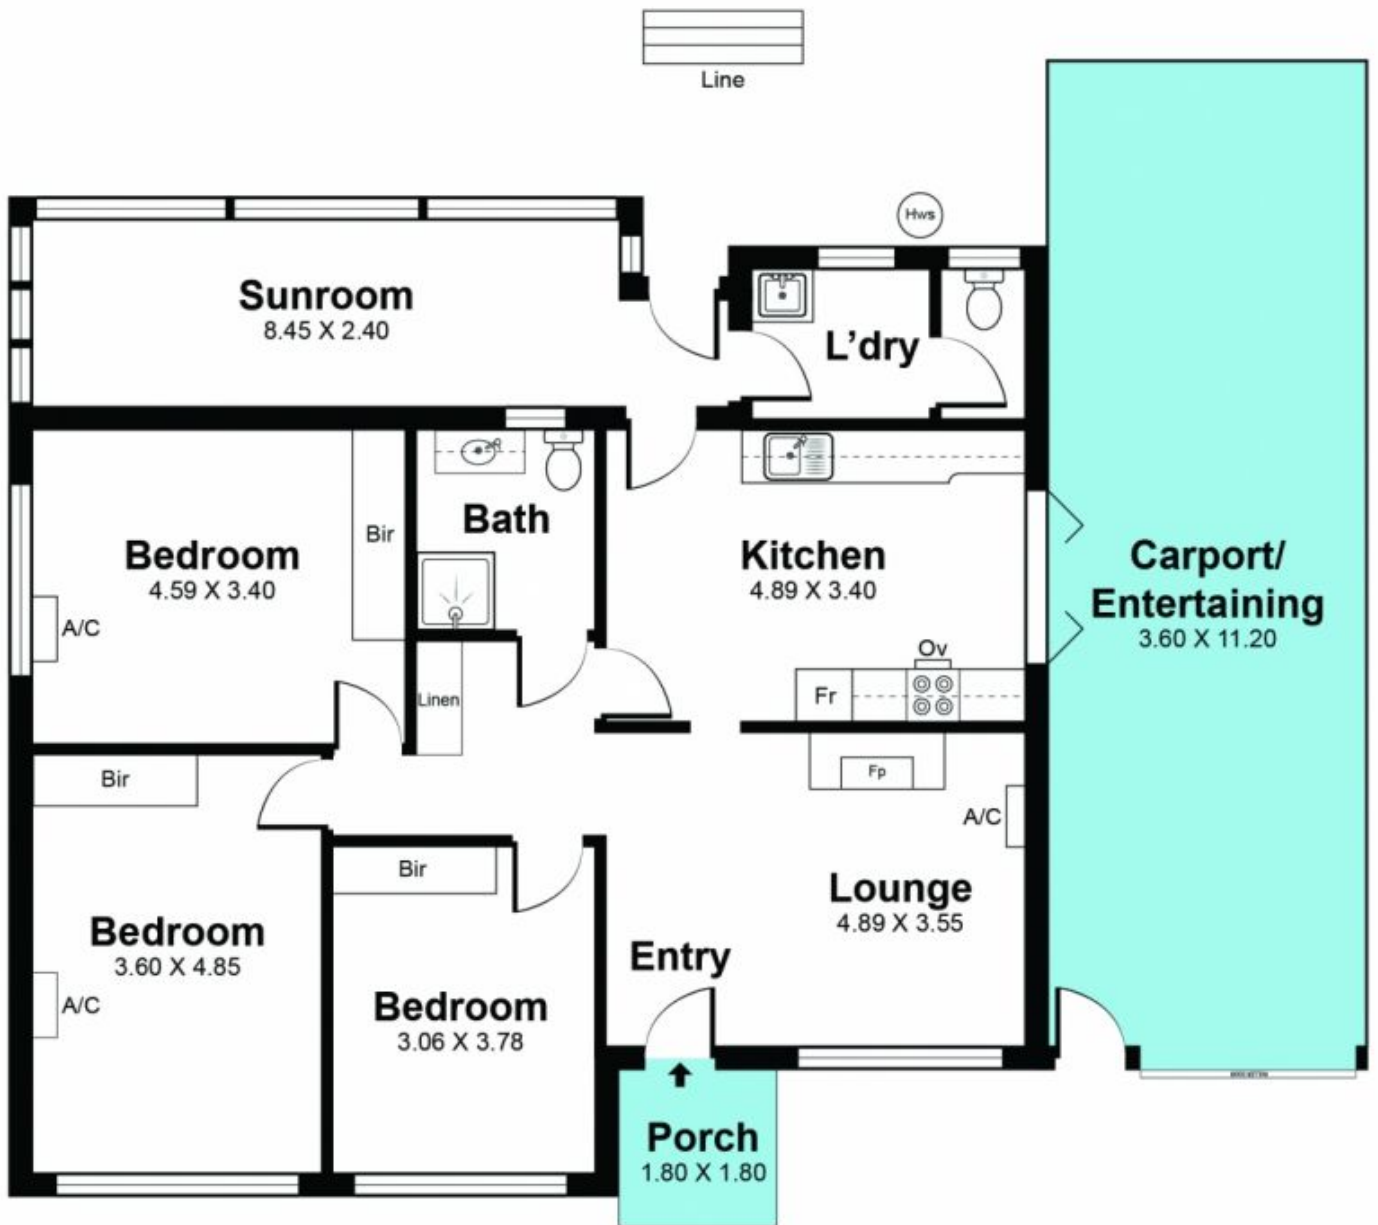

*This drawing is for illustration purposes only.
All measurements are approximate and details intended
to be relied upon should be independently verified.*