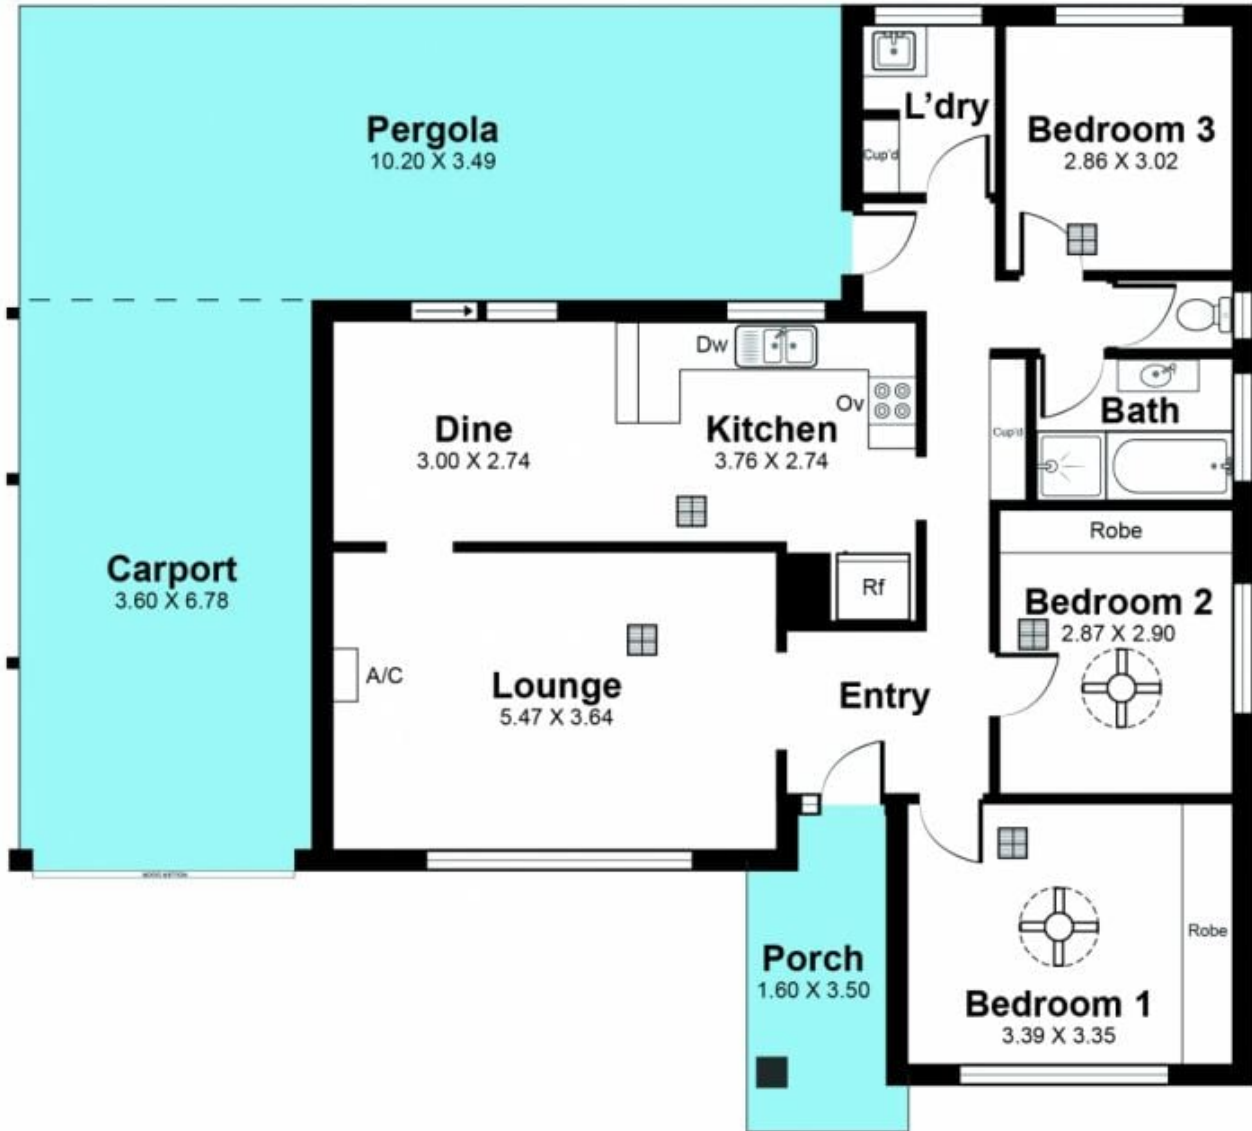

A welcoming entry gives way to a spacious formal lounge with an abundance of natural light. From here, step through to pristine dining and exquisite modern kitchen, complete with stainless steel appliances and dishwasher.

Comprising three bedrooms, including a generous master

[For full version visit the website](https://www.magain.com.au/property/20-conington-crescent-morphett-vale-sa/8433141)

**Type** : House  
**Building Size** : 13 sqm  
**Land Size** : 756 sqm  
**View** : <https://www.magain.com.au/property/20-conington-crescent-morphett-vale-sa/8433141>

*This drawing is for illustration purposes only.  
All measurements are approximate and details intended  
to be relied upon should be independently verified.*