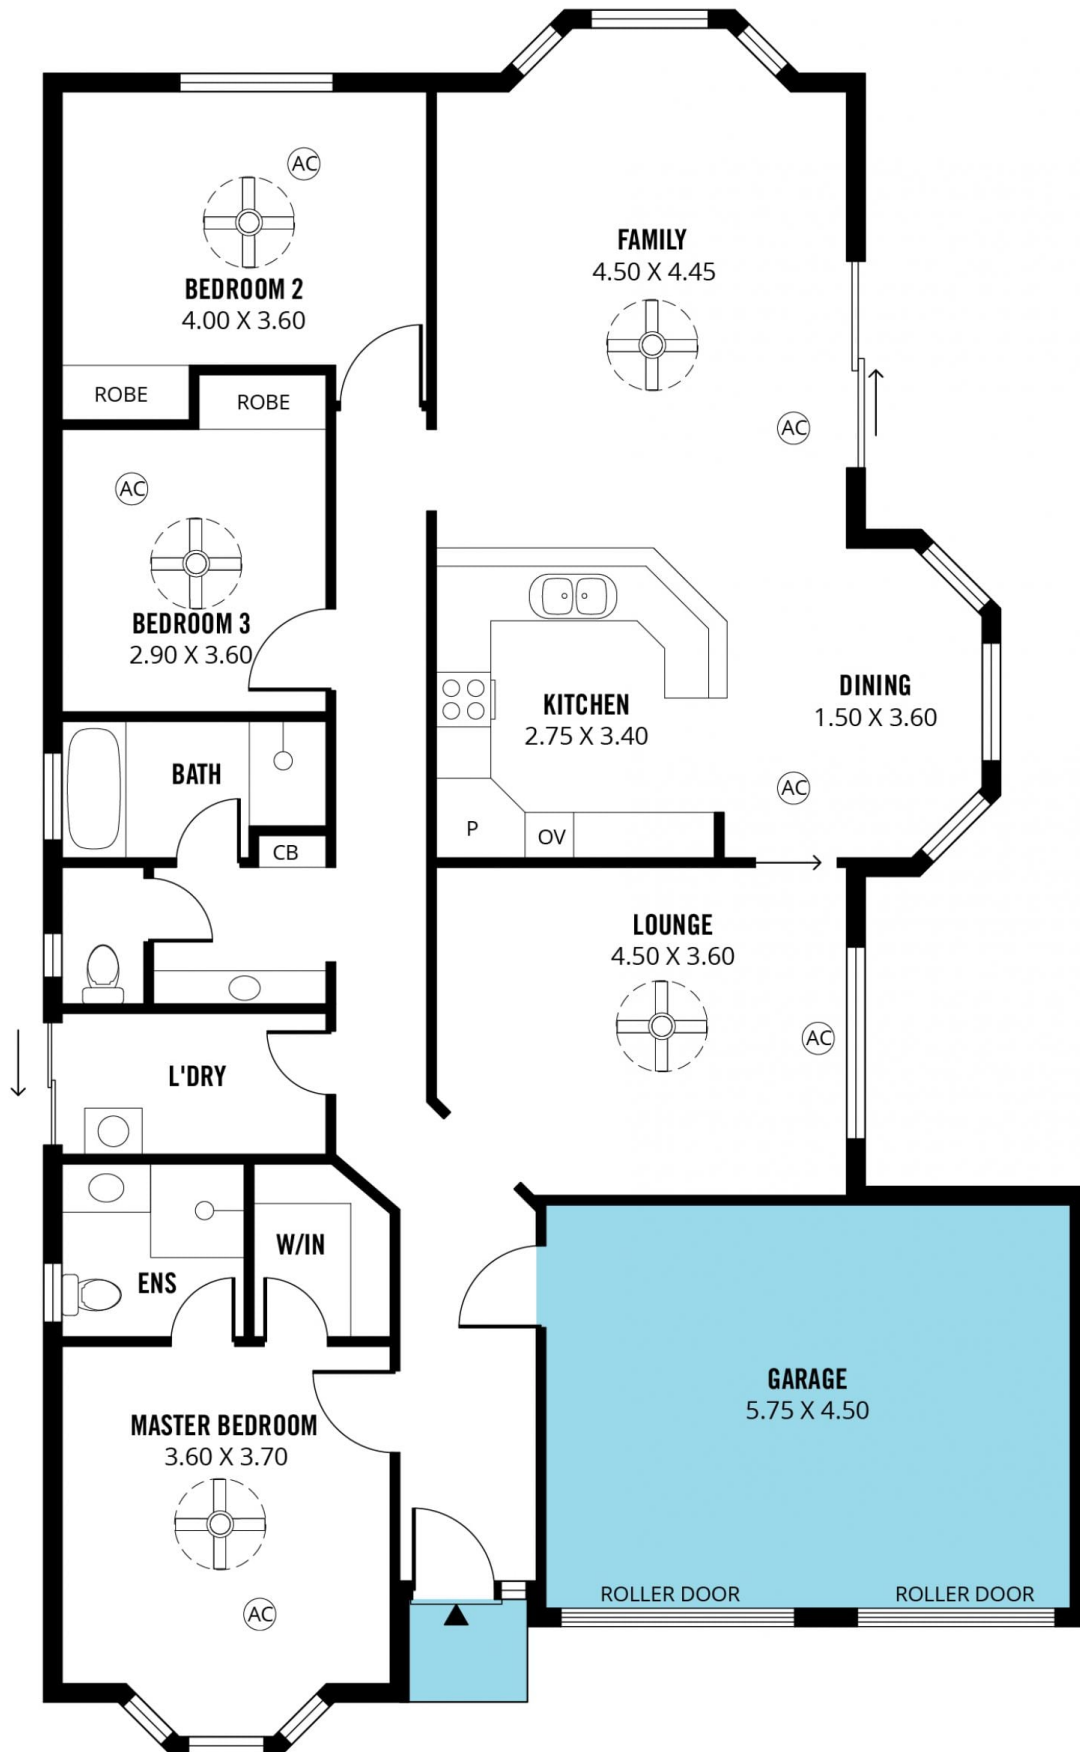

The home has great, modern street appeal and inside is just as impressive. The master bedroom boasts a sizeable walk-in-robe and ensuite bathroom. Bedrooms 2 and 3 are also a great size, made complete with built in wardrobes, and are serviced by the neutrally toned three-way

[For full version visit the website](https://www.magain.com.au/property/29-turquoise-court-aldinga-beach-sa/8433147)

**Type** : House  
**Building Size** : 18 sqm  
**Land Size** : 378 sqm  
**View** : <https://www.magain.com.au/property/29-turquoise-court-aldinga-beach-sa/8433147>

**Jemma Turner**  
08 8366 2230

Scale in metres. This drawing is for illustration purposes only. All measurements are approximate and details intended to be relied upon should be independently verified. Produced by **The Fotobase Group**