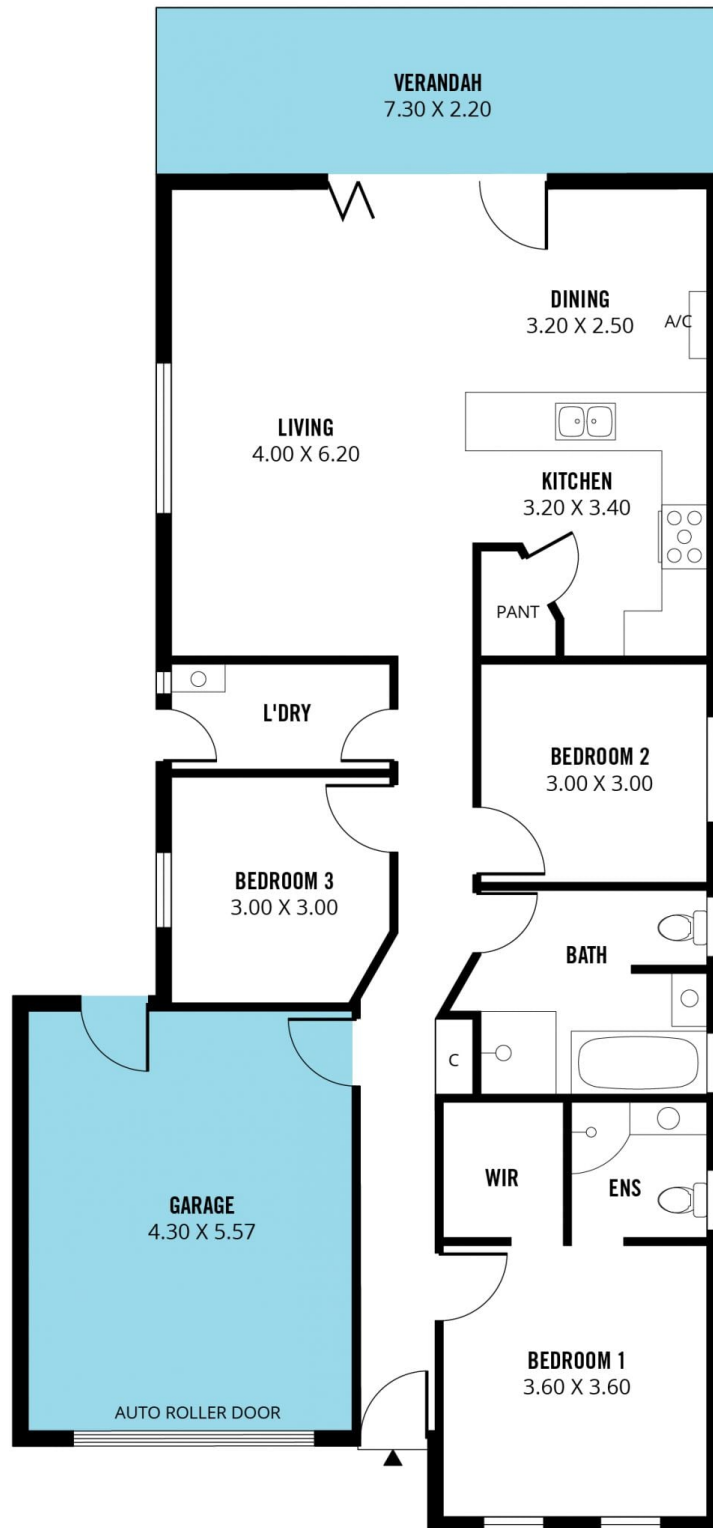

## 8 Jade Loop ALDINGA BEACH SA

3  2  1 

Please contact Jemma Turner for more information, or to view the property.

Located in the sought after "Bayswood Estate" in the beachside suburb of Aldinga Beach sits this adorable, 2010 built three bedroom home. Offering modern, stylish street appeal and feel throughout the home this would ideally suit the first home buyer, or investor!

The master bedroom at the front of the home is made complete with a gorgeous ensuite bathroom and walk in wardrobe. To the right of the hall is the internal access to the garage. Bedrooms two and three are a great size and are serviced by the stunning master bathroom.

**Type** : House  
**Building Size** : 17 sqm  
**Land Size** : 419 sqm  
**View** : <https://www.magain.com.au/property/8-jade-loop-aldinga-beach-sa/8433152>

**Jemma Turner**  
08 8366 2230

[For full version visit the website](https://www.magain.com.au)

Scale in metres. This drawing is for illustration purposes only. All measurements are approximate and details intended to be relied upon should be independently verified.

Produced by **The Fotobase Group**