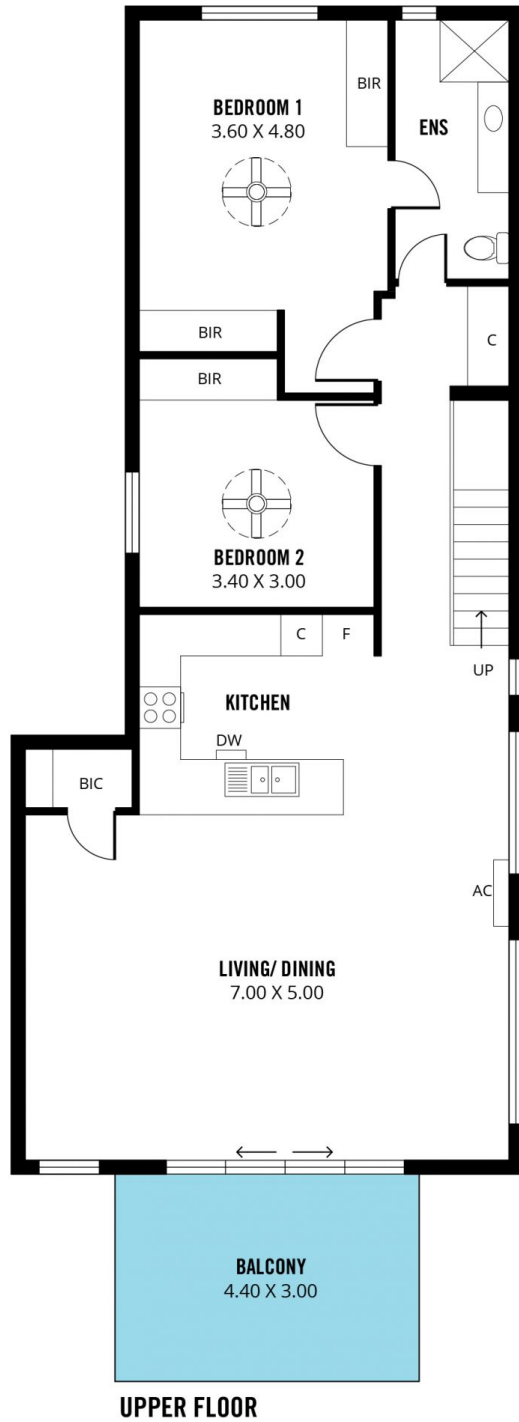

## INTERESTED IN THIS PROPERTY?

Magain have implemented hygiene policies for property viewings.

**Please contact the agent to register for appointment times**

218A Esplanade SEAFORD SA

3  2  2 

Type : House  
Building Size : 22 sqm  
Land Size : 354 sqm  
View : <https://www.magain.com.au/property/218a-esplanade-seaford-sa/8433162>

**Jemma Turner**  
08 8366 2230

Scale in metres. This drawing is for illustration purposes only. All measurements are approximate and details intended to be relied upon should be independently verified.