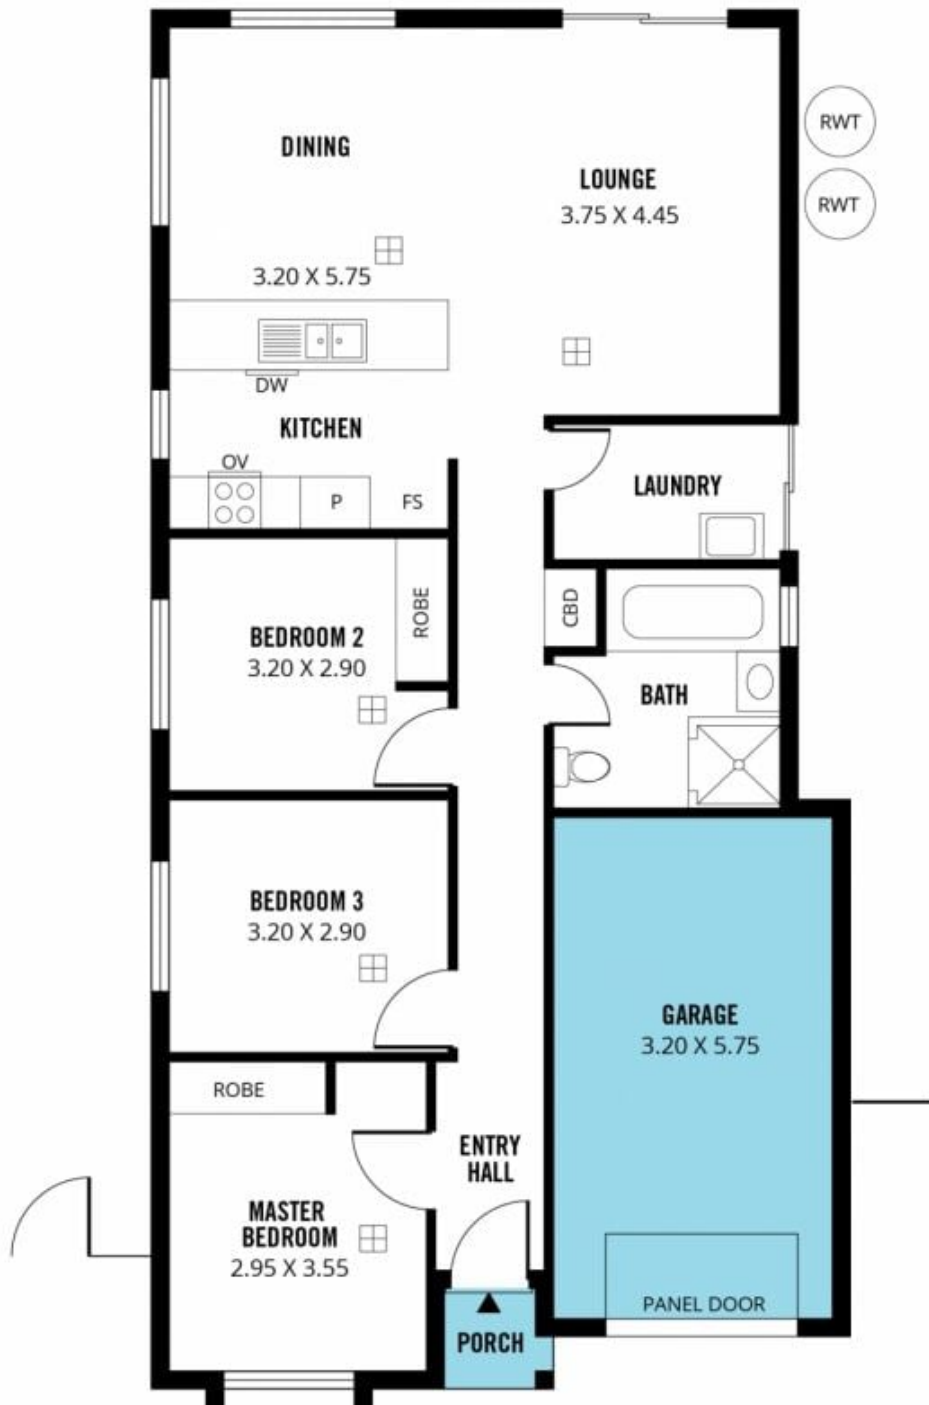

Guaranteed to impress, delightful kerbside appeal sets the scene for a property that is impeccable in presentation.

All three bedrooms are a great size, two including a built-in robe for that added storage.

At the rear of the home the showpiece open-plan kitchen,

[For full version visit the website](https://www.magain.com.au/property/45-basin-street-aldinga-beach-sa/8433178)

Type : House
Building Size : 12 sqm
Land Size : 412 sqm
View : <https://www.magain.com.au/property/45-basin-street-aldinga-beach-sa/8433178>

Scale in metres. This drawing is for illustration purposes only. All measurements are approximate and details intended to be relied upon should be independently verified.

Produced by **The Fotobase Group**