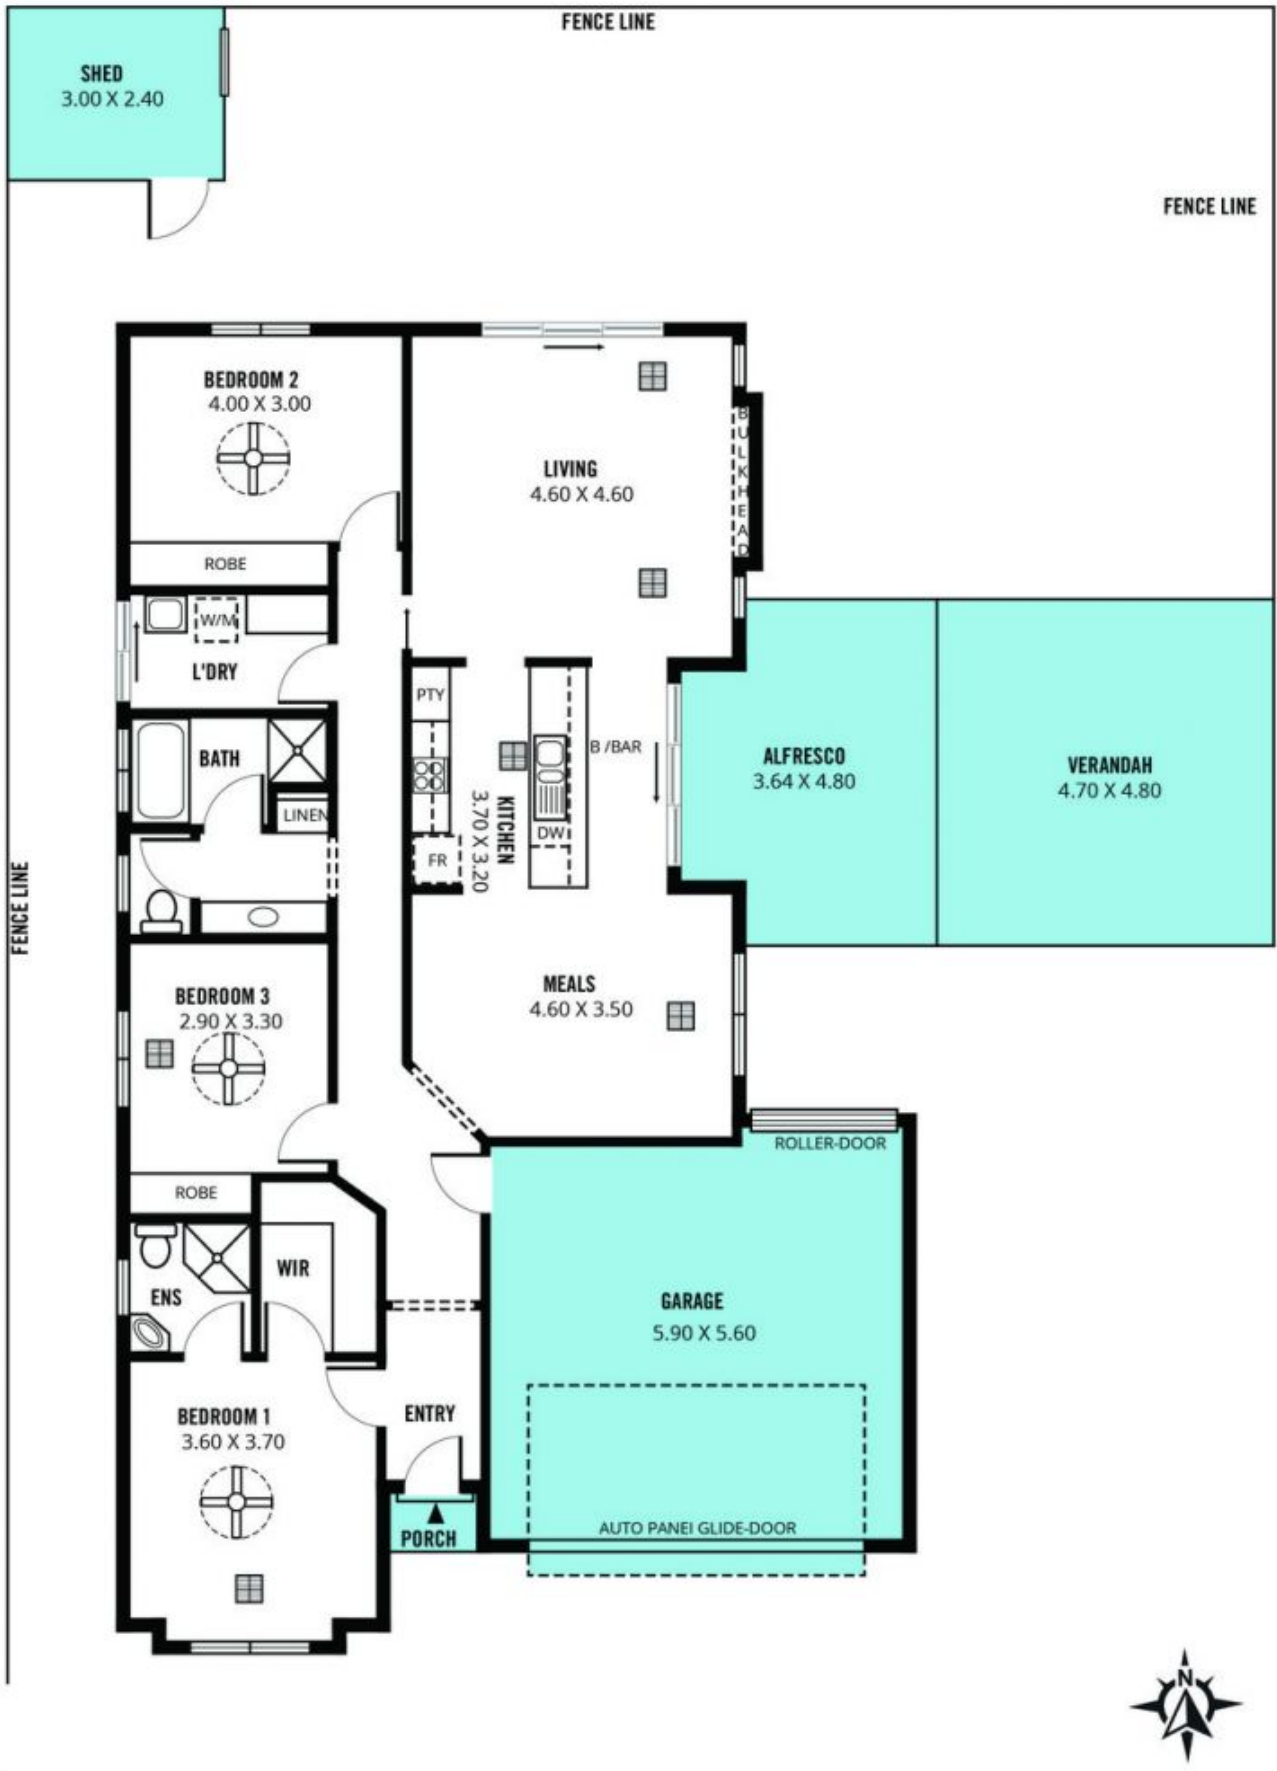

Scale in metres. This drawing is for illustration purposes only. All measurements are approximate and details intended to be relied upon should be independently verified.

Produced by **The Fotobase Group**