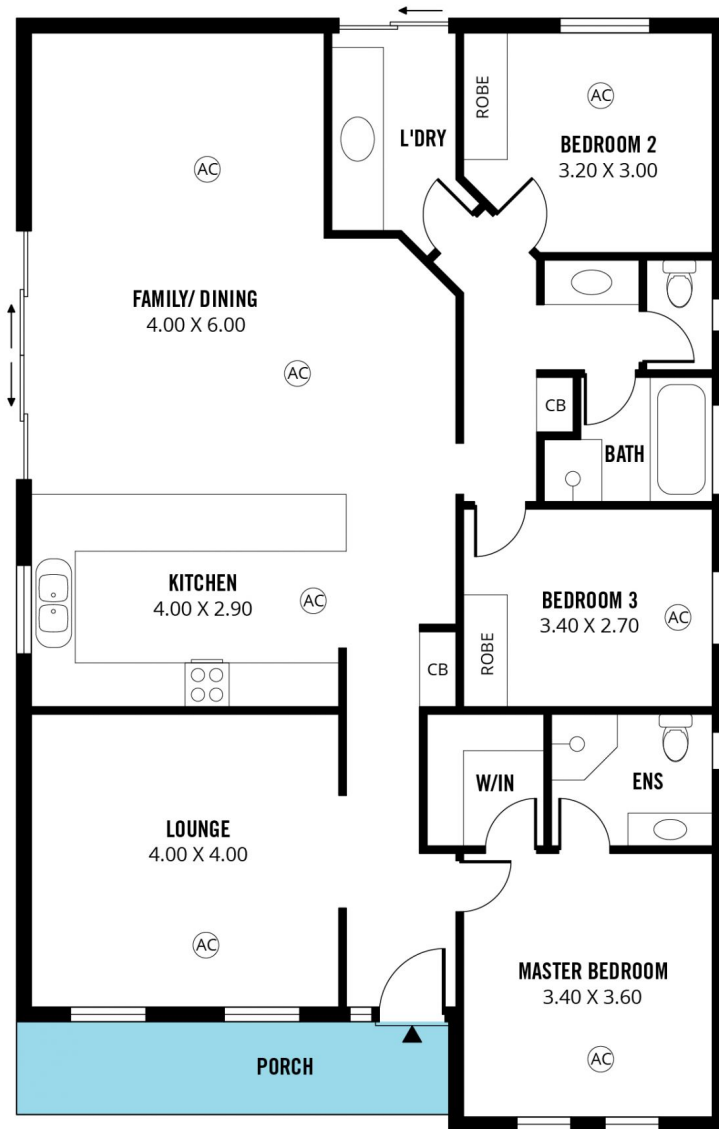

Scale in metres. This drawing is for illustration purposes only. All measurements are approximate and details intended to be relied upon should be independently verified.

Produced by **The Fotobase Group**