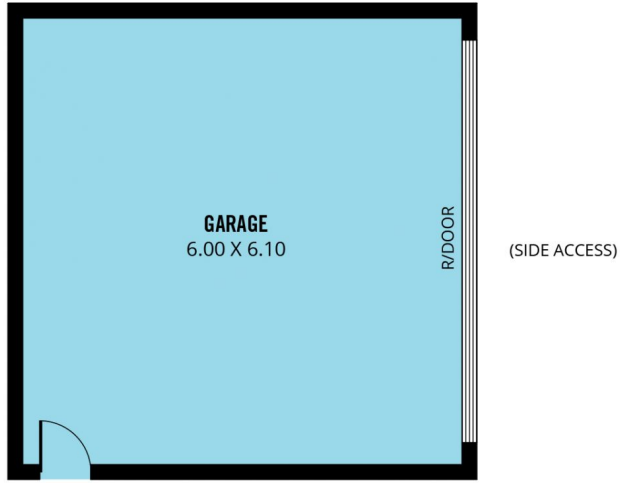

Scale in metres. This drawing is for illustration purposes only. All measurements are approximate and details intended to be relied upon should be independently verified.

Produced by **The Fotobase Group**