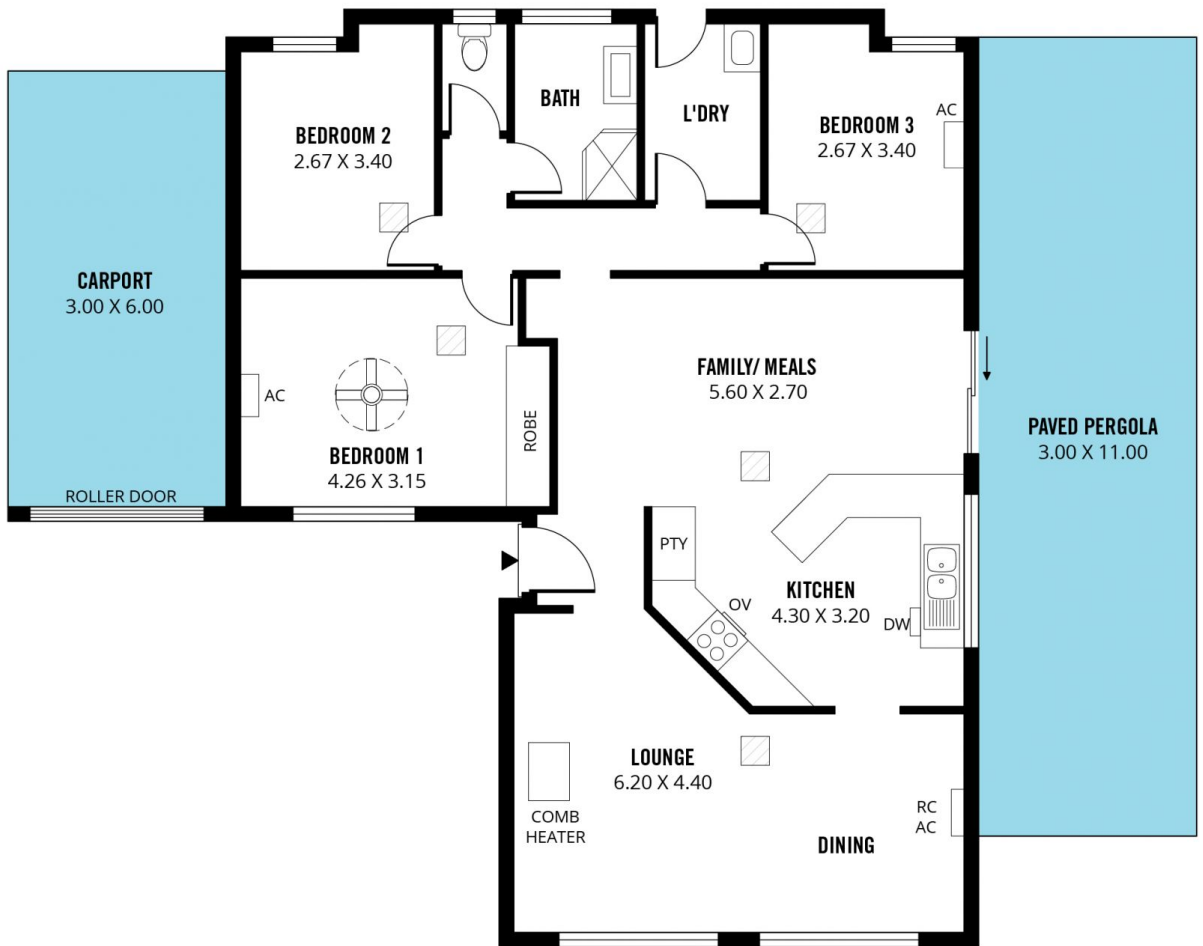

Scale in metres. This drawing is for illustration purposes only. All measurements are approximate and details intended to be relied upon should be independently verified.

Produced by **The Fotobase Group**