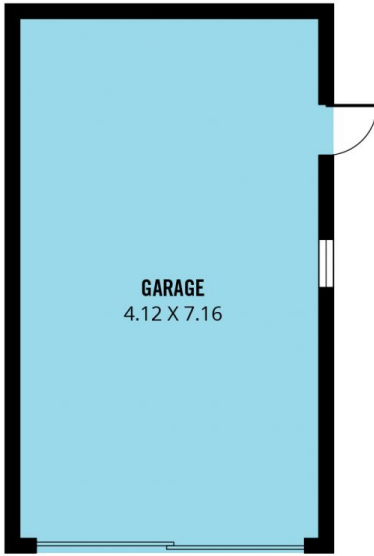

Scale in metres. This drawing is for illustration purposes only. All measurements are approximate and details intended to be relied upon should be independently verified.

Produced by **The Fotobase Group**